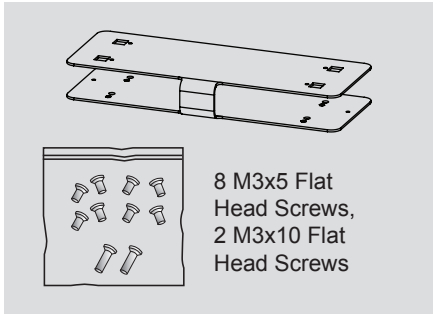

Set Up the Polycom® EagleEye™ Shelf Mounting Bracket for Polycom® RealPresence® Group 300/500

Mount on a Flat Panel

www.polycom.com

© 2014, Polycom, Inc. All rights reserved. POLYCOM® and the names and marks associated with Polycom's products are trademarks and/or service marks of Polycom, Inc. and are registered and/or common law marks in the United States and various other countries. No portion hereof may be reproduced or transmitted in any form or by any means, for any purpose other than the recipient's personal use, without the express written permission of Polycom.

1725-65503-002/A

Mount on a Wall

4 M3x5 Flat
Head Screws