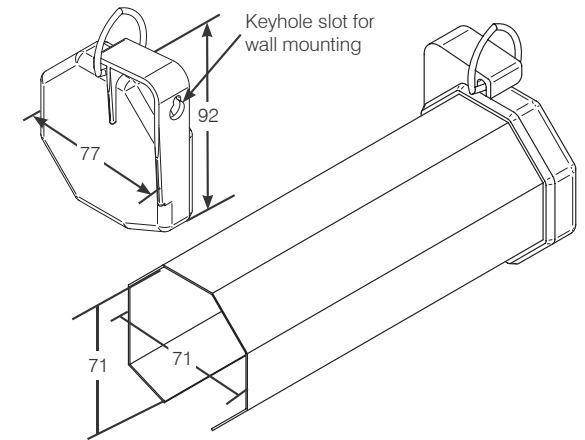

# Specifications for Grandview Classic Pulldown Screen

Product Code	Aspect Ratio	Diagonal Size (inches)	Image Size w x h (mm)	Casing Length (mm)	Dropper Bar Length (mm)	Black Leader Top (mm)	Black Border Bottom & Sides (mm)	Finish	Shipping Size w x h x d (mm)	Net Weight (Kg)
GRPA084V	4:3	84"	1710 x 1280	1875	1810	80	35	White Powdercoat	1950 x 137 x 105	7.0
GRPA100V	4:3	100"	2030 X 1520	2315	2130	80	45	White Powdercoat	2300 x 137 x 105	8.5
GRPB100H	16:9	100"	2215 X 1245	2400	2355	500	50	White Powdercoat	2490x 140 x 110	9.0