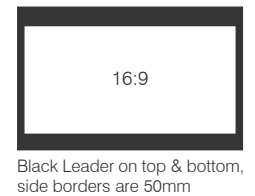

# Specifications for Grandview Classic Pulldown Screen

Product Code	Aspect Ratio	Diagonal Size (inches)	Image Size w x h (mm)	Casing Length (mm)	Dropper Bar Length (mm)	Black Leader Top (mm)	Black Border Bottom & Sides (mm)	Finish	Shipping Size w x h x d (mm)	Net Weight (Kg)
GRPA084V	4:3	84"	1710 x 1280	1875	1810	80	35	White Powdercoat	1950 x 137 x 105	7.0
GRPA100V	4:3	100"	2030 X 1520	2315	2130	80	45	White Powdercoat	2300 x 137 x 105	8.5
GRPB100H	16:9	100"	2215 X 1245	2400	2355	500	50	White Powdercoat	2490x 140 x 110	9.0