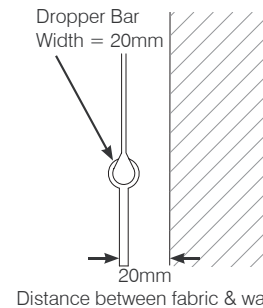

# Specifications for Grandview Classic Pulldown Screen

Product Code	Aspect Ratio	Diagonal Size (inches)	Image Size w x h (mm)	Casing Length (mm)	Dropper Bar Length (mm)	Black Leader Top (mm)	Black Border Bottom & Sides (mm)	Finish	Shipping Size w x h x d (mm)	Net Weight (Kg)
GRPA084V	4:3	84"	1710 x 1280	1875	1810	80	35	White Powdercoat	1950 x 137 x 105	7.0
GRPA100V	4:3	100"	2030 X 1520	2315	2130	80	45	White Powdercoat	2300 x 137 x 105	8.5
GRPB100H	16:9	100"	2215 X 1245	2400	2355	500	50	White Powdercoat	2490x 140 x 110	9.0