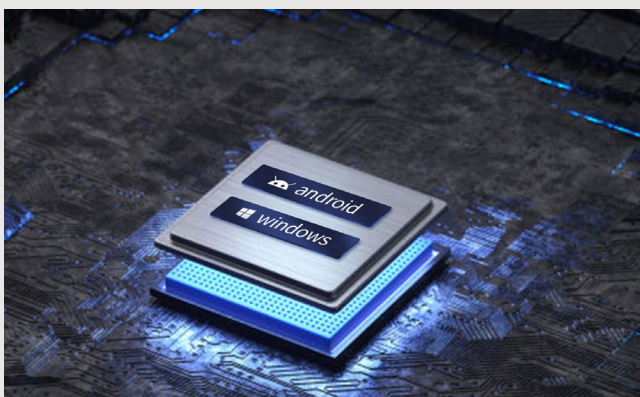

> Smart

Android 8.0 operating system / Windows 10(optional)
Color temperature and brightness adjustment
Four Scene Modes: standard/cinema/conference/soft light mode

Dual Wi-Fi channel | 4+16G storage

*Supporting for Windows system is optional. External OPS PC and the supporting structural parts are required.