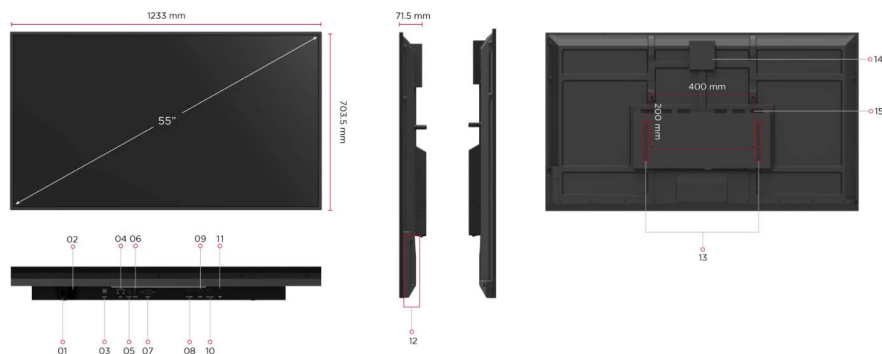

Product Description

With stunning 4K Ultra HD resolution, high brightness, and landscape and portrait modes, the CDE30 Series offers continuous and sustainable 24/7 display for both corporate and campus communication. Purpose-engineered for ease of use, the display is equipped with a Quad Core SoC to run multiple operations seamlessly, and its USB-C one-cable solution sorts for effortless connection with external devices. Designed for easy-to-operate continuous multimedia playback, the CDE30 Series offers cable-free screen casting and screen sharing through myViewBoard Display and vCast, which also supports Airplay and Chromecast. Remote management via the intuitive myViewBoard Manager makes changing content, broadcasting, and software updates a breeze. Available in six sizes ranging from 43" to 98", the CDE30 Series features HDMI input and output for seamless tiling of up to 9 screens, meeting the communication needs of any campus, corporate, or retail space.