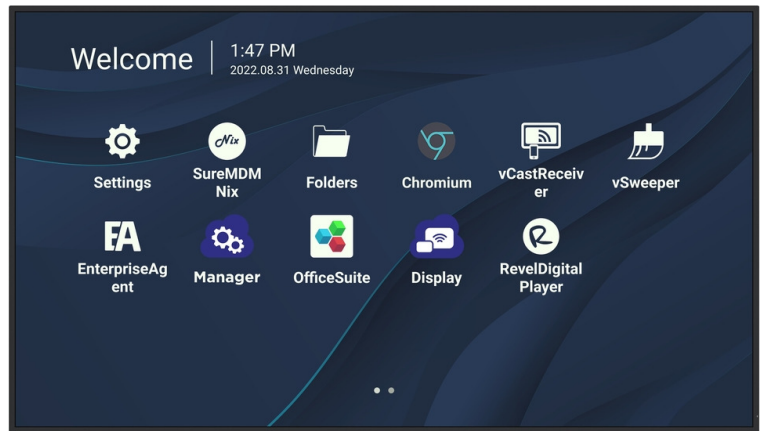

ViewSonic®
COMMERCIAL DISPLAY
CDE5530

Key Features

- Wireless presentation for enhanced efficiency
- Single USB-C cable for 65W power delivery
- 24/7 video playback for continuous communication
- Remote device management with myViewBoard Manager
- ProAV compatibility with Crestron, Extron, and AMX

Product Description

With stunning 4K Ultra HD resolution, high brightness, and landscape and portrait modes, the CDE30 Series offers continuous and sustainable 24/7 display for both corporate and campus communication. Purpose-engineered for ease of use, the display is equipped with a Quad Core SoC to run multiple operations seamlessly, and its USB-C one-cable solution sorts for effortless connection with external devices. Designed for easy-to-operate continuous multimedia playback, the CDE30 Series offers cable-free screen casting and screen sharing through myViewBoard Display and vCast, which also supports Airplay and Chromecast. Remote management via the intuitive myViewBoard Manager makes changing content, broadcasting, and software updates a breeze. Available in six sizes ranging from 43" to 98", the CDE30 Series features HDMI input and output for seamless tiling of up to 9 screens, meeting the communication needs of any campus, corporate, or retail space.