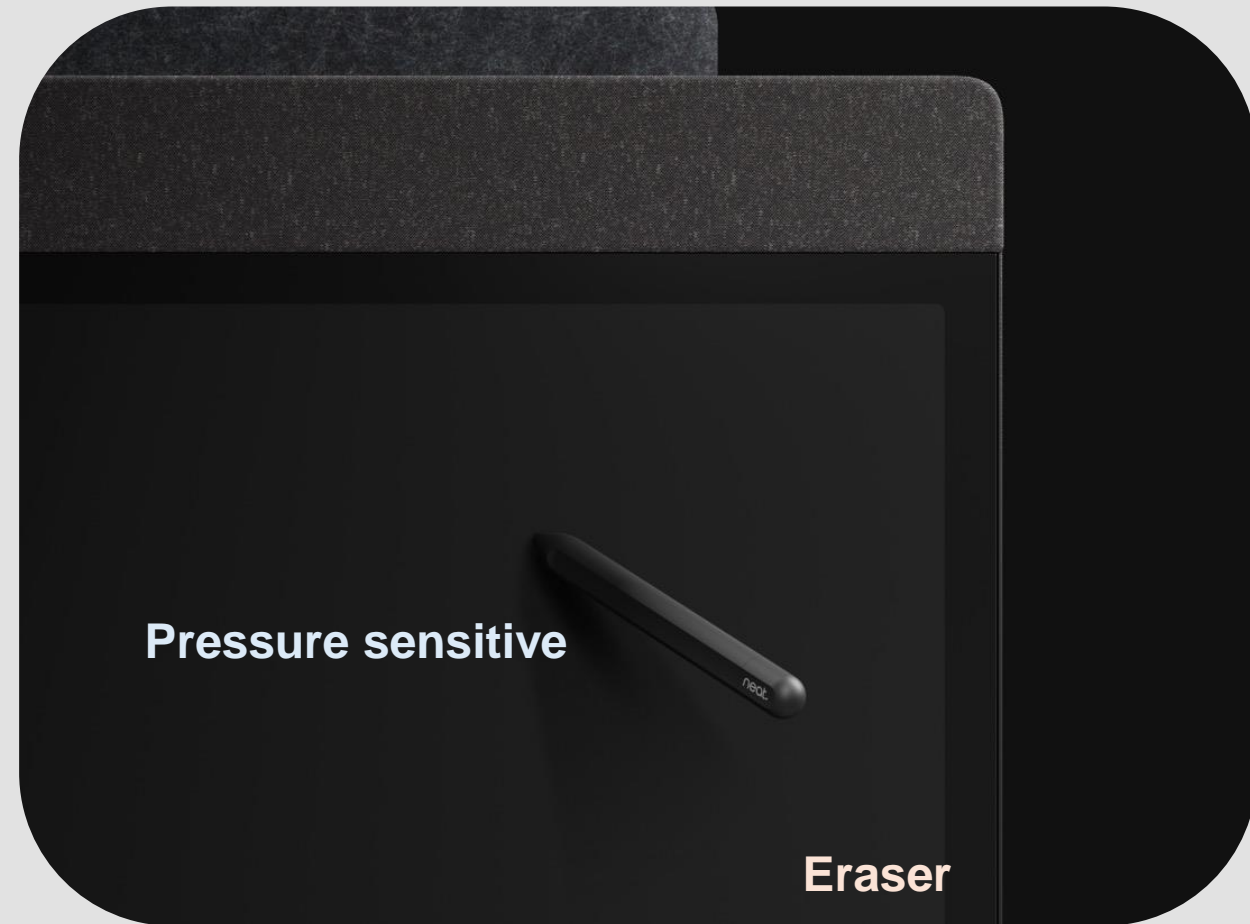

What's new with Neat Board Pro

- Superior video and audio for larger spaces in a simple all-in-one form factor
- Advanced whiteboarding with a range of options for collaboration tools
- Adjustable height for improved accessibility
- Dual screen extendibility to a larger display or projector
- Single cable for BYOD and laptop charging

Adaptable and accessible

An adaptive stand provides easy mobility

Adjustable height for accessibility and ergonomics

Adaptive stand is designed with responsibility in mind

Productivity enhanced

Natural whiteboarding experiences with
Neat active marker

Easy to manage remotely with Neat Pulse

Wall Mounting Options

Table Stand

Included

Fixed Wall Mount

Optional

Adaptive Wall Mount

Optional