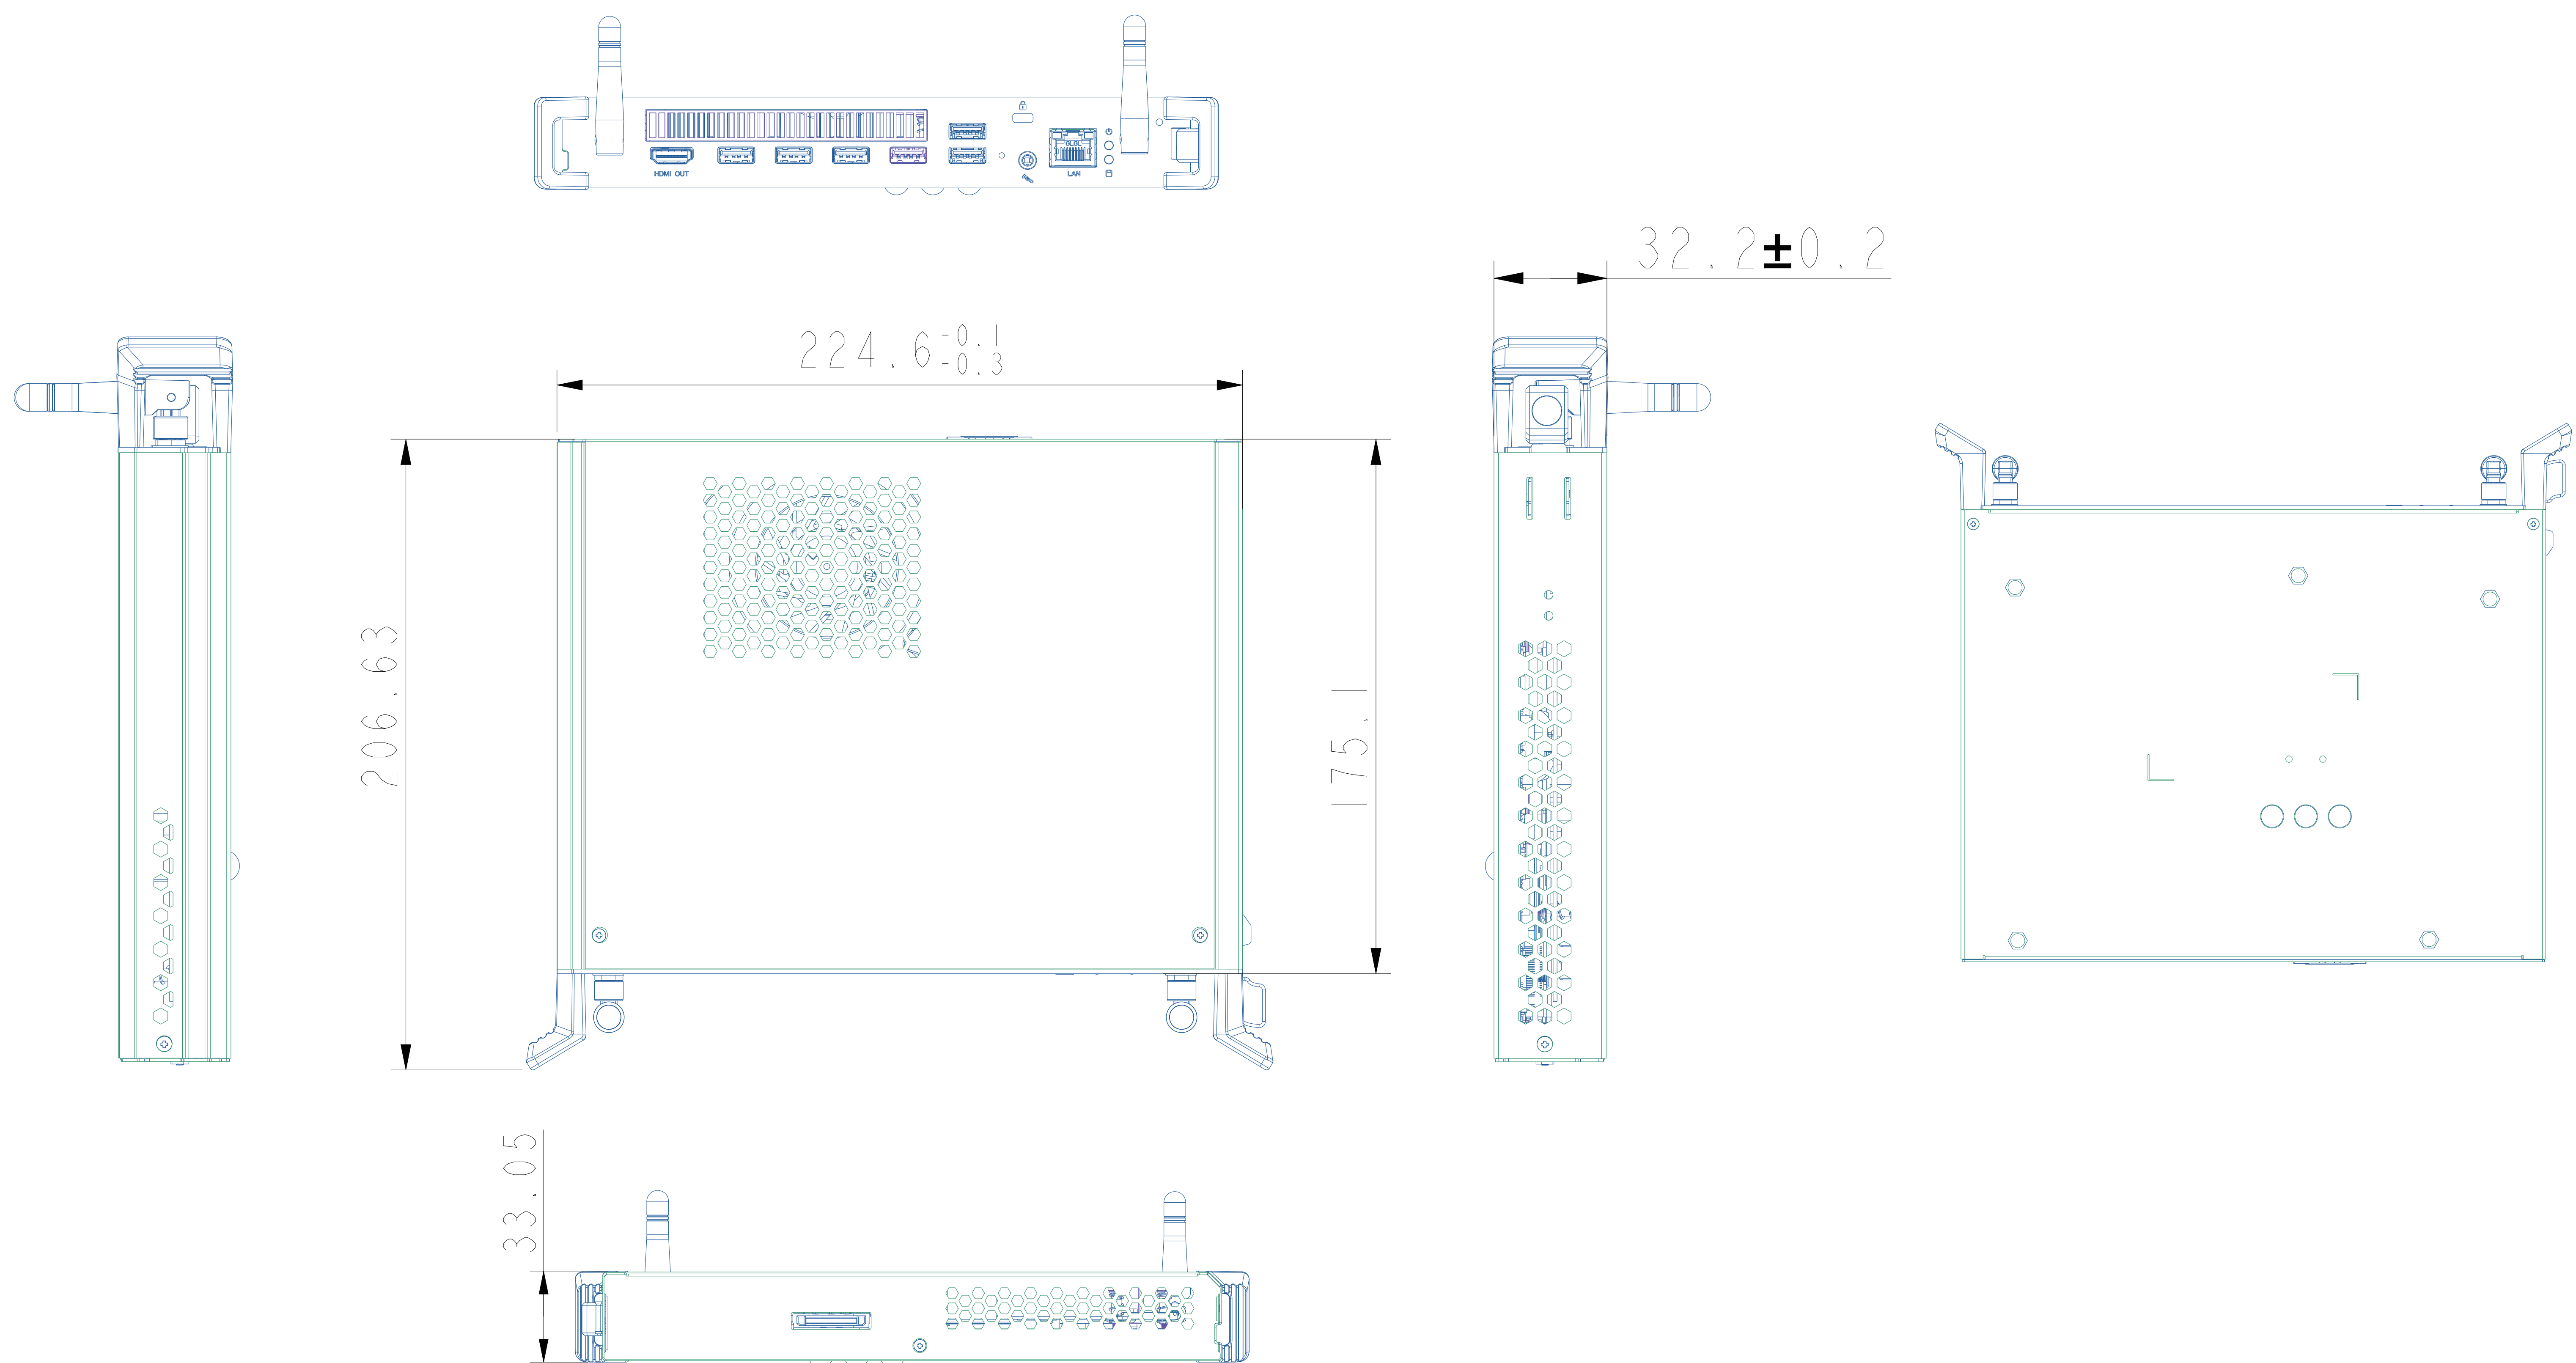

Dimension (mm)