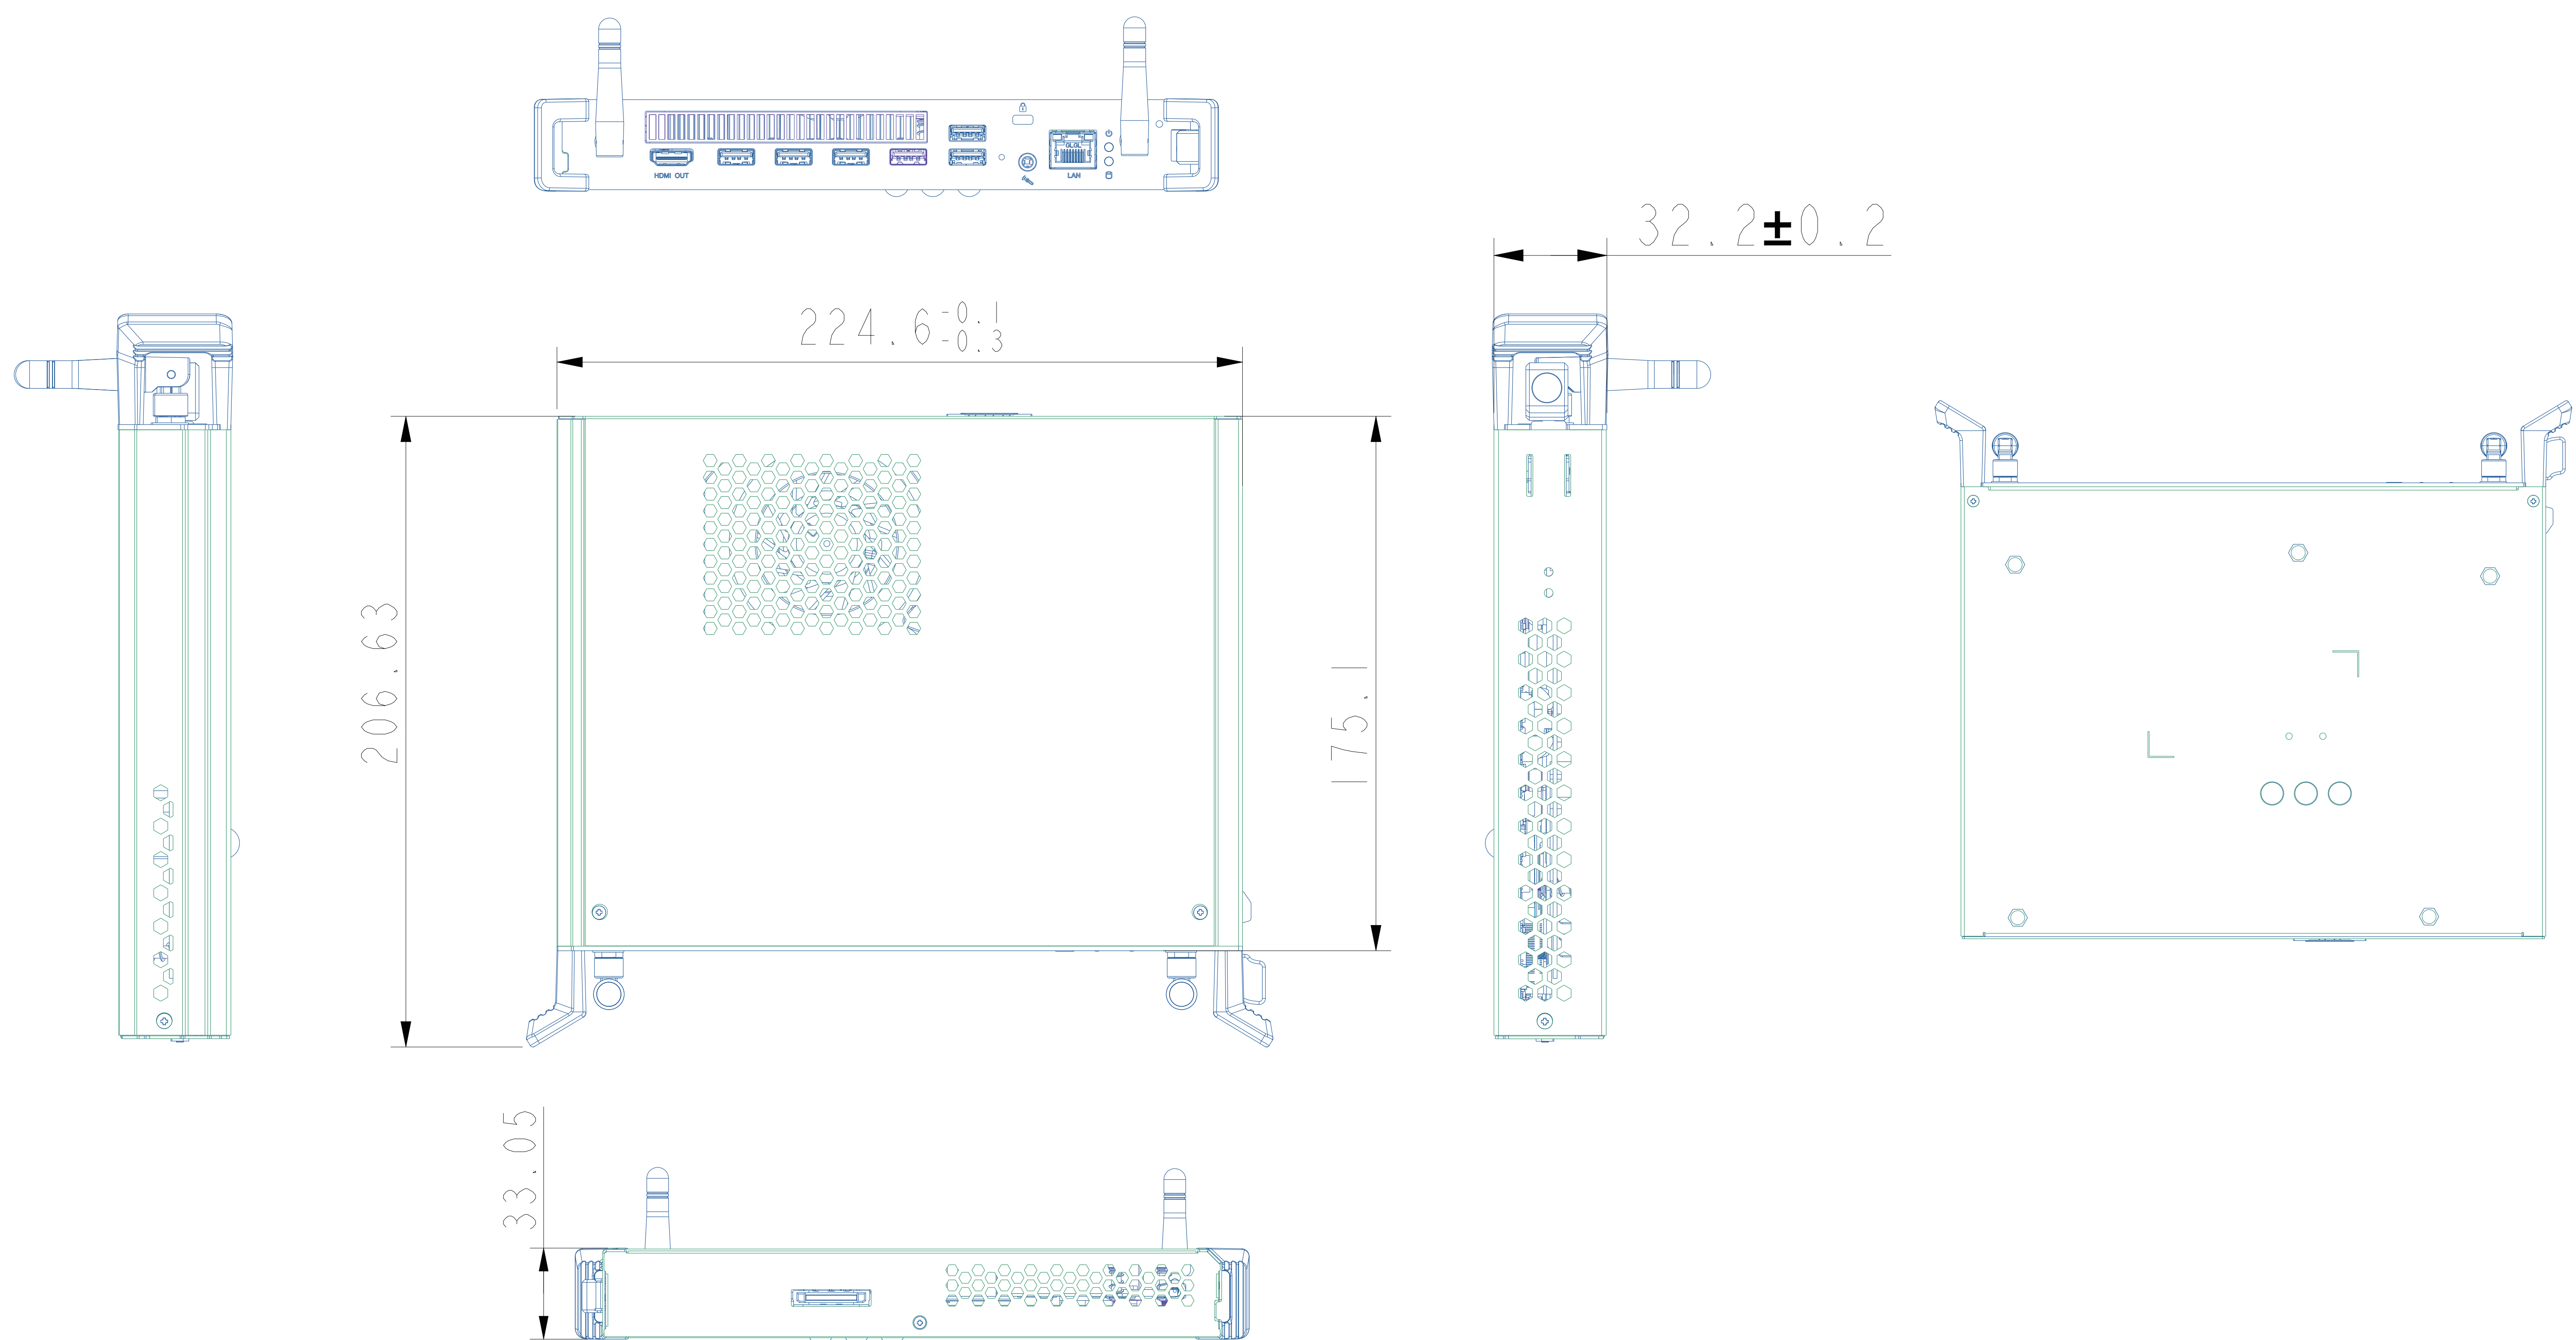

### Physical Specification

Product Dimensions (W×H×D)	244.5 × 207.2 × 32 mm / 9.67 × 8.16 × 1.26 inch
Package Dimensions (W×H×D)	314 × 256 × 70 mm / 12.36 × 10.08 × 2.76 inch
Net Weight	1.2 kg / 2.65 lbs
Gross Weight	1.79 kg / 3.95 lbs

## Dimension (mm)