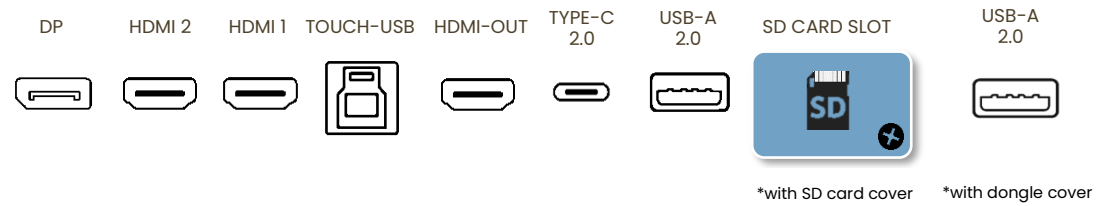

### ACCESSORIES

Remote Control, Power Code (By Region), Stylus x 2, Quick Start Guide, Regulation Sheet, Touch USB Cable, HDMI Cable, VGA (D-sub 15pin) Cable, Type-C Cable, Wall Mount

Model	RE6504FV	RE7504FV	RE8604FV
Dimension (WxHxD)	1482.1 × 907.3 × 87.7 mm/	1716.5 × 1041.6 × 87.7 mm/	1962.4×1174.9×87.1 mm/
(Without Packing/With Packing)	1640 × 1010 × 185 mm	1860 × 1125 × 185 mm	2095×1265×185 mm
Net Weight/Gross Weight	36.7 kg/49.7 kg	50.5 kg/65.2 kg	63.7 kg/80.5 kg
VESA Mount/Screws	600 x 400 mm/4 - M8 x 25mm	800 x 400 mm/4 - M8 x 25mm	800 x 600 mm/4 - M8 x 25mm

FRONT I/O

NFC READER & FRONT BUTTONS

BOTTOM I/O

REAR I/O

Wi-Fi PORT

DIMENSION & WALLMOUNT

RE6504FV

RE7504FV