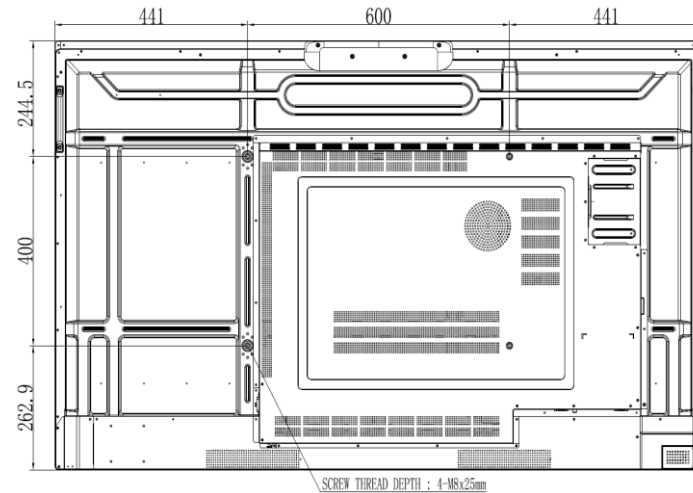

### ACCESSORIES

Remote Control, Power Code (By Region), Stylus x 2, Quick Start Guide, Regulation Sheet, Touch USB Cable, HDMI Cable, VGA (D-sub 15pin) Cable, Type-C Cable, Wall Mount

Model	RE6504FV	RE7504FV	RE8604FV
Dimension (WxHxD)	1482.1 × 907.3 × 87.7 mm/	1716.5 × 1041.6 × 87.7 mm/	1962.4×1174.9×87.1 mm/
(Without Packing/With Packing)	1640 × 1010 × 185 mm	1860 × 1125 × 185 mm	2095×1265×185 mm
Net Weight/Gross Weight	36.7 kg/49.7 kg	50.5 kg/65.2 kg	63.7 kg/80.5 kg
VESA Mount/Screws	600 x 400 mm/4 - M8 x 25mm	800 x 400 mm/4 - M8 x 25mm	800 x 600 mm/4 - M8 x 25mm

FRONT I/O

NFC READER & FRONT BUTTONS

BOTTOM I/O

REAR I/O

Wi-Fi PORT

DIMENSION & WALLMOUNT

RE6504FV

RE7504FV