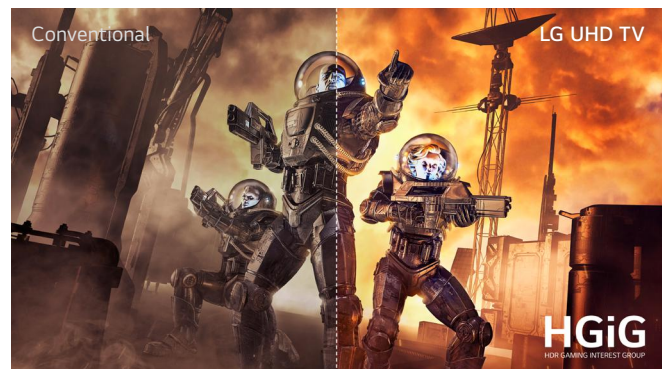

* All images in this datasheet are for illustrative purposes only.

UHD Signage UR801C (MEA)

4K UHD Smart TV

 4K UHD

 HGIG

 Thrilling Sports Experience

UR801C (MEA)	86UR801COLA, 86UR801TOLA 75/70/65/60/55/50/43UR801COLJ 75/65/55/50/43UR801TOLJ	
	Stand Type	2 poles
Display	Inch	86" / 75" / 70" / 65" / 60" / 55" / 50" / 43" (Differs by Country)
	Resolution	3,840 × 2,160 (4K UHD)
Broadcasting System	Digital	DVB-T2
	Analog	SECAM / PAL
VESA	86" : 600 × 400,	75" / 70" : 400 × 400
	65" / 60" / 55" : 300 × 300,	50" / 43" : 200 × 200

4K UHD, Vibrant Viewing in Ultra High Resolution

LG UHD TVs surpass your expectations every time. Experience lifelike picture quality and vivid colours with four times more pixel accuracy than Full HD.

Enhance Your Interior

Add UHD to your interior decoration. A slim panel and bezel combined with aesthetic design elevate any interior.

HGiG, Immerse Yourself in the Game

LG is partnered with some of the big names in the gaming industry, allowing you to enjoy the latest HDR game and immerse yourself in your game play.