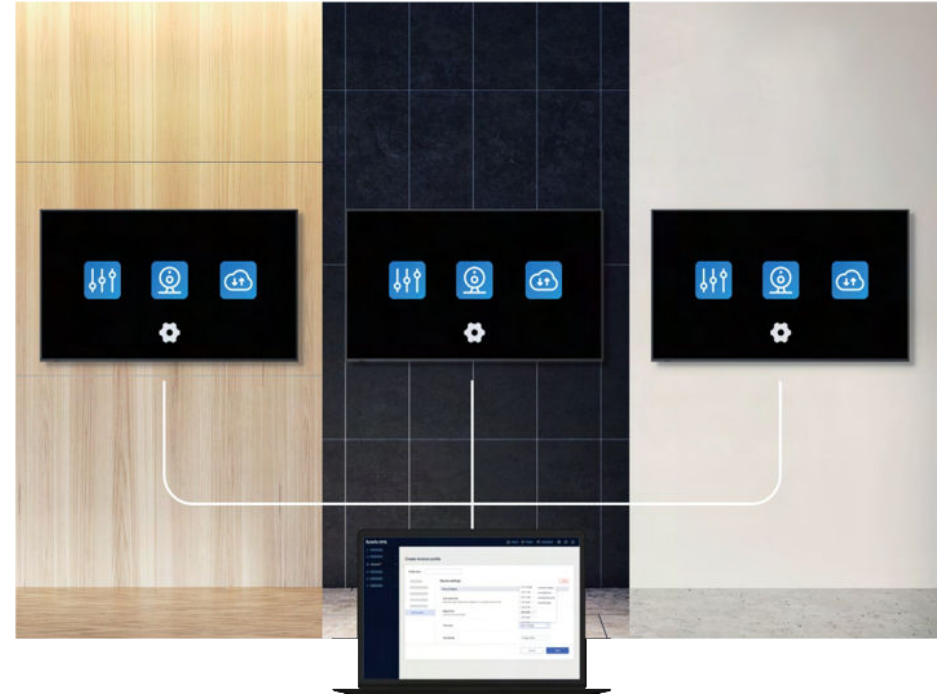

DND Mode: Prevents disruption during screen sharing.

MAXHUB Share encrypts all data before transmission in accord with the CRCP protocol.

Before

Bytello DMS

> Remote device management. Simplified.

Powered by Bytello DMS, the MAXHUB Digital Signage enables easy remote device management and application configuration to ensure every meeting runs smoothly.

The web-cloud platform enables IT administrator to transmit images, video and text remotely, at any time.

> Your screen, your conferencing app.

The powerful Windows platform allows you to use the third-party conferencing software of your choice.

Large Meeting Room

» Command Attention

Big rooms demand a bold display of capabilities, and the MAXHUB Digital Signage never disappoints. Wireless BYOD screen sharing, a long with a superior visual display and remote management allow you to engage audiences effortlessly, even in sizeable venues.

UC BM21

Huddle Room

> Maximize Efficiency

Huddle rooms provide an intimate, focused environment for fruitful conferencing and collaboration. Pair your MAXHUB Digital Signage with the MAXHUB UC S10 Pro videobar to set the stage for impressive results.