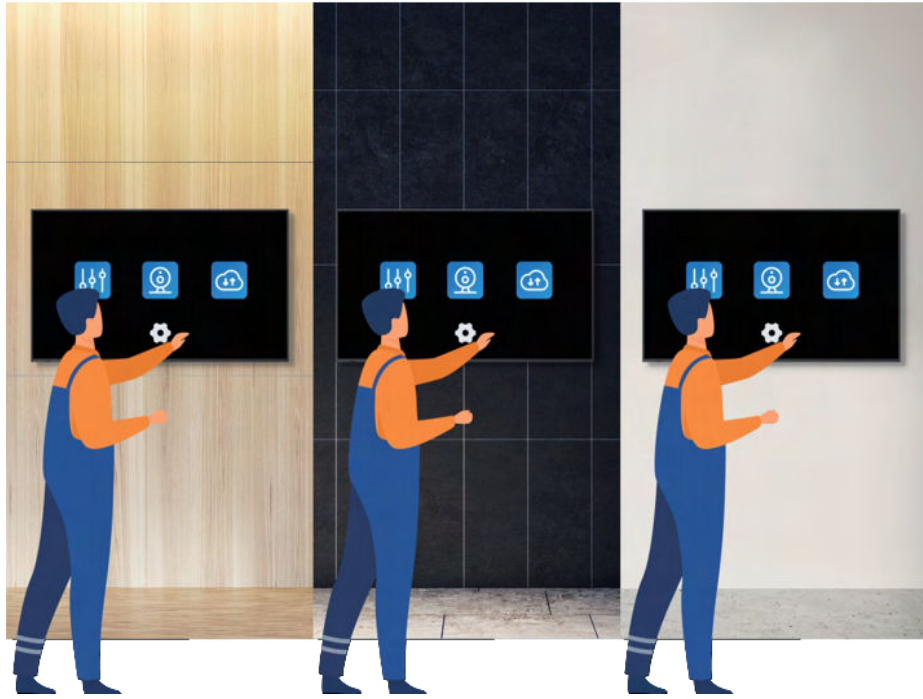

With the dual focus on network and operational security MAXHUB Share's security access and privacy protection features ensure safe screensharing for all participants.

Safe Mode: Verifies participants' ID verification before screen sharing.

DND Mode: Prevents disruption during screen sharing.

MAXHUB Share encrypts all data before transmission in accord with the CRCP protocol.

Before

Bytello DMS

> Remote device management. Simplified.

Powered by Bytello DMS, the MAXHUB Digital Signage enables easy remote device management and application configuration to ensure every meeting runs smoothly.

Large Meeting Room

» Command Attention

Big rooms demand a bold display of capabilities, and the MAXHUB Digital Signage never disappoints. Wireless BYOD screen sharing, a long with a superior visual display and remote management allow you to engage audiences effortlessly, even in sizeable venues.

UC BM21

Huddle Room

> Maximize Efficiency

Huddle rooms provide an intimate, focused environment for fruitful conferencing and collaboration. Pair your MAXHUB Digital Signage with the MAXHUB UC S10 Pro videobar to set the stage for impressive results.