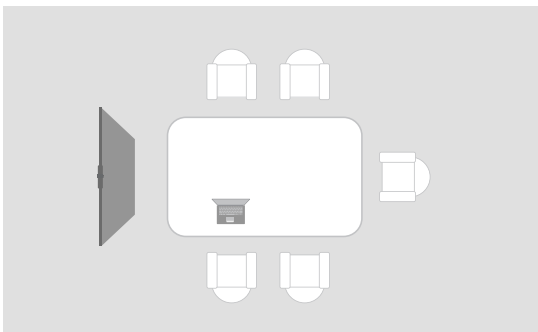

ND98PNA / ND86PNA / ND75PNA

MAXHUB UC P25

Unprecedented clarity for a new generation of video conferencing.

UC P25

MAXHUB UC BM21

Powering by 360-degree omnidirectional audio pickup to receive the voice from every seat in a meeting room.

UC BM21

Huddle Room

> Maximize Efficiency

Huddle rooms provide an intimate, focused environment for fruitful conferencing and collaboration. Pair your MAXHUB Digital Signage with the MAXHUB UC S10 Pro videobar to set the stage for impressive results.