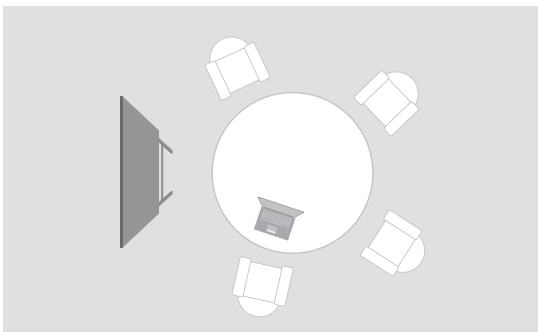

ND65PNA / ND55PNC

MAXHUB UC S10 Pro

Combining superior video and pro audio with built-in Android for a more productive meeting experience.

UC S10 Pro

Open Space

> Capture Inspiration

Enable effortless screen sharing for participants, wherever you meet, however many are gathered. The MAXHUB Digital Signage provides the flexibility and convenience you need to activate engagement in any setting.