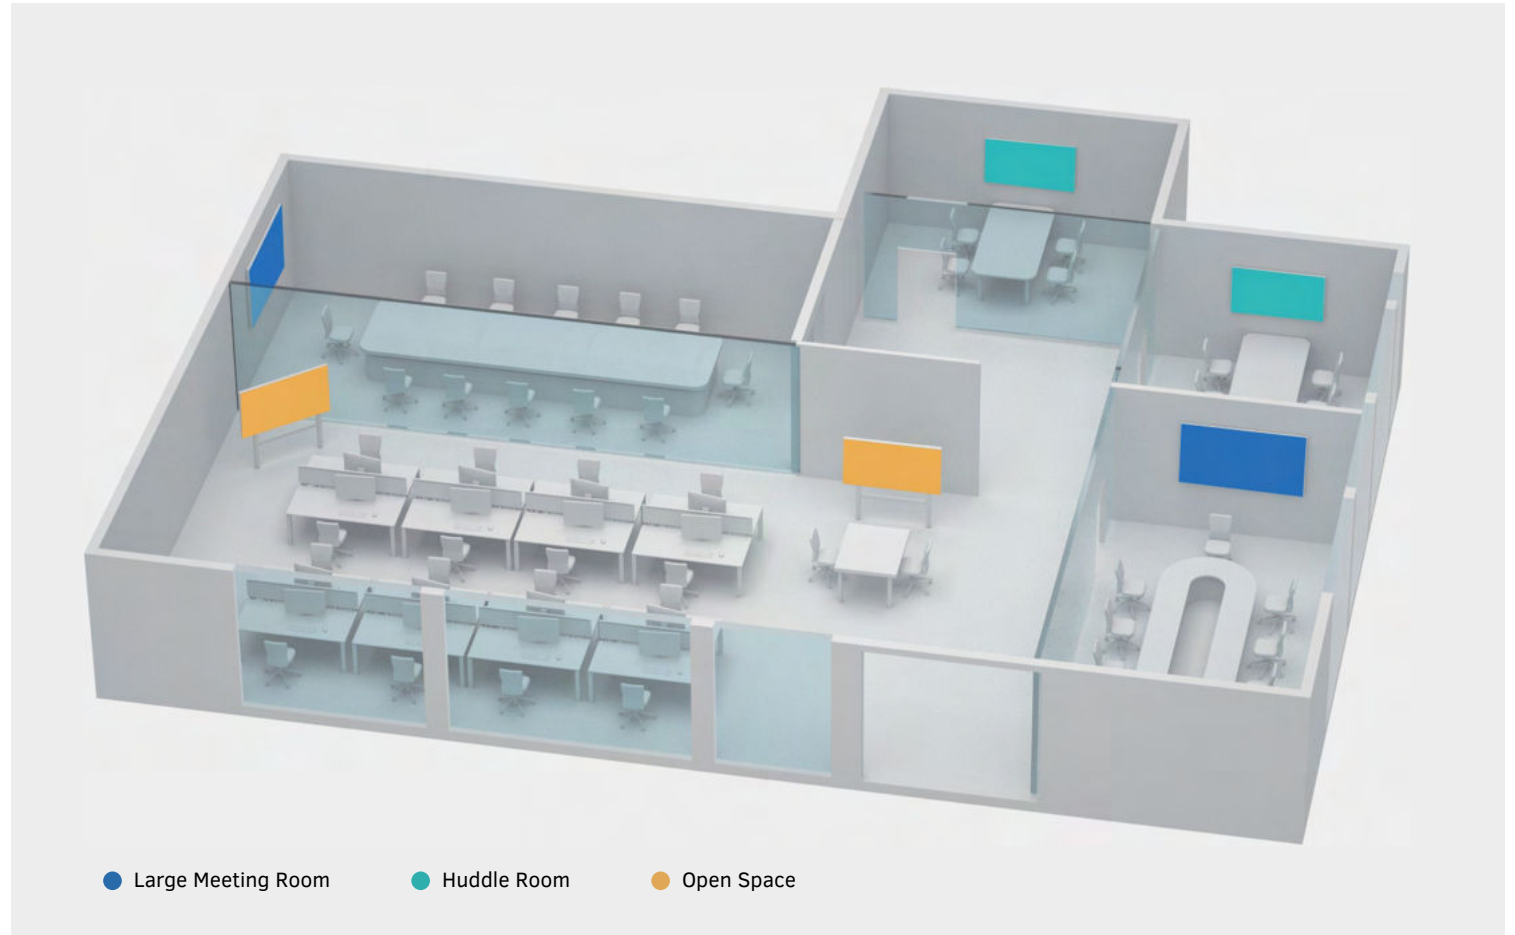

Rigorously tested to ensure safe operability, the MAXHUB Digital Signage is certified for use anywhere in the world.

Large Meeting Room

Huddle Room

Open Space

● Large Meeting Room

● Huddle Room

● Open Space

Large Meeting Room

» Command Attention

Big rooms demand a bold display of capabilities, and the MAXHUB Digital Signage never disappoints. Wireless BYOD screen sharing, a long with a superior visual display and remote management allow you to engage audiences effortlessly, even in sizeable venues.