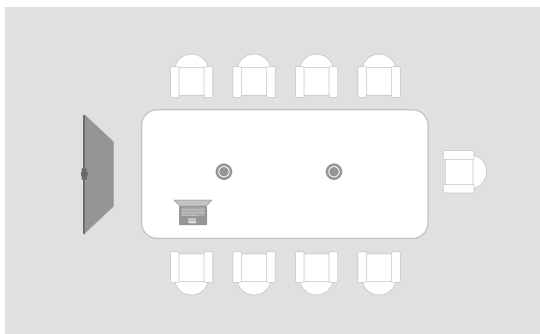

Large Meeting Room

» Command Attention

Big rooms demand a bold display of capabilities, and the MAXHUB Digital Signage never disappoints. Wireless BYOD screen sharing, a long with a superior visual display and remote management allow you to engage audiences effortlessly, even in sizeable venues.

The complete solution for large meeting rooms.

MAXHUB Digital Signage

Taking simplicity, safety and flexibility to new levels. MAXHUB Digital Signage makes every team more effective, and every meeting more productive.

ND98PNA / ND86PNA / ND75PNA

MAXHUB UC P25

Unprecedented clarity for a new generation of video conferencing.

UC P25

MAXHUB UC BM21

Powering by 360-degree omnidirectional audio pickup to receive the voice from every seat in a meeting room.

UC BM21