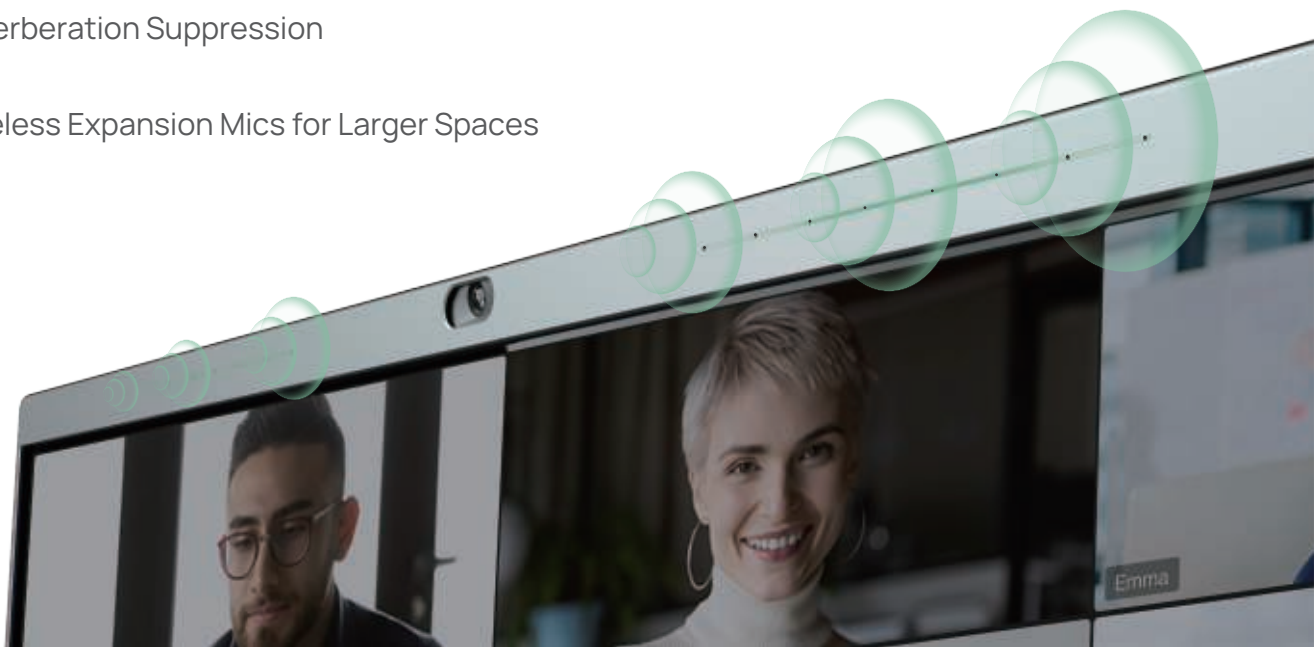

# Smart Collaboration Whiteboard

– keep everyone connected and collaborative

4K visual presentation and easy menu navigation

Smart 4-level input digital ink recognition

-   
 Fingers navigating
-   
 Pen tip writing
-   
 Tail end erasing
-   
 Palm rejection
-   
 Ink to shape
-   
 Notes