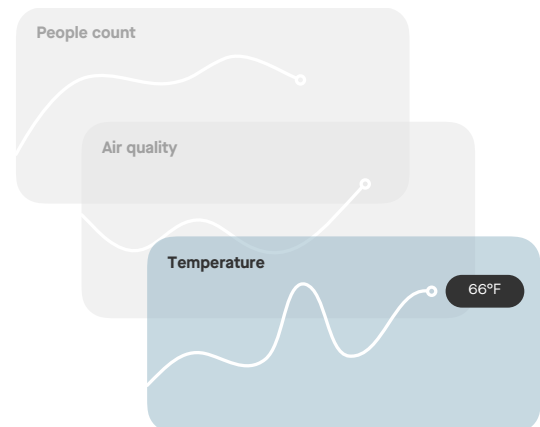

Just works.

Neat Bar self-activates the moment you walk in the room, immediately turning on your meeting room monitor and checking you into the room. Then with just one tap, you can wirelessly share your screen or start your meeting. Aside from outstanding audio and video quality, Neat Bar comes with a bunch of unique capabilities, as follows:

Neat Symmetry enables those remote to see everyone in the meeting room equally up close on their screen for more inclusive, detailed and life-size interaction. What's more, it instinctively frames and tracks each in-room participant, meaning people can stand up to stretch or move around for better wellbeing while remaining wholly engaged. As a result, they stay more energized, focused, and productive for longer. Finally, Neat Audio incorporates advanced audio processing that enhances human vocal pickup and removes distracting noises like a fan or air conditioning. At the same time, Neat Boundary enables you to set the width and depth of your meeting space to avoid the camera accidentally detecting, auto-framing and tracking anyone not involved in your video call.

Fully managed and supported.

Neat removes complexities and threats thanks to our secure, single-purpose hardware devices, meaning no stressing about passwords and patches. Plus, you can install all the latest upgrades with just one click.