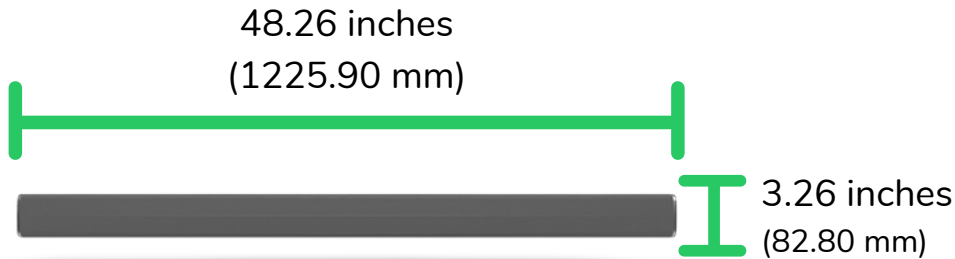

Wall

Spec Sheet

Size & Weight

Width: 48.26 inches (1225.90 mm)

Height: 3.26 inches (82.80 mm)

Depth: 3.70 inches (94.07 mm)

Weight: 6.8 lbs

What's in the Box?