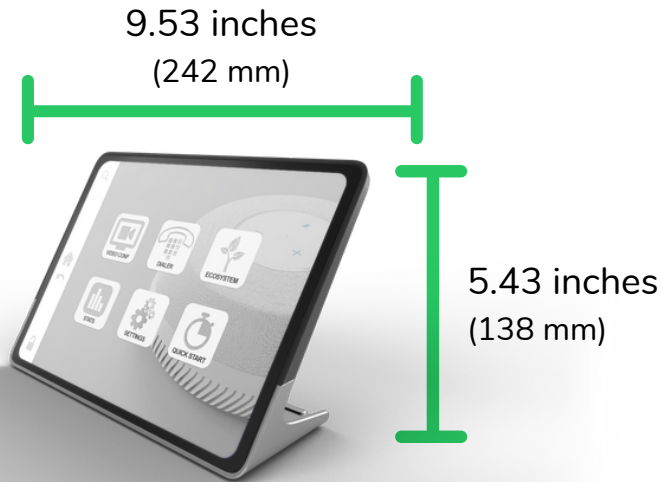

Control

Spec Sheet

Size & Weight

Height: 5.43 inches (138 mm)

Width: 9.53 inches (242 mm)

Depth: 3.54 inches (90 mm)

Weight: 1.5 lbs

What's in the Box?

Ethernet Cable

Networking & Ports

Ethernet (supports PoE+)

Additional Features

Three mounting options: lay down at 45 degree angle, sit up at 60 degree angle, or can be swivel mounted

Access the Stem ecosystem and see data rich statistics, reports, or access administrative controls

Kingston lock equipped

SIP enabled dial pad