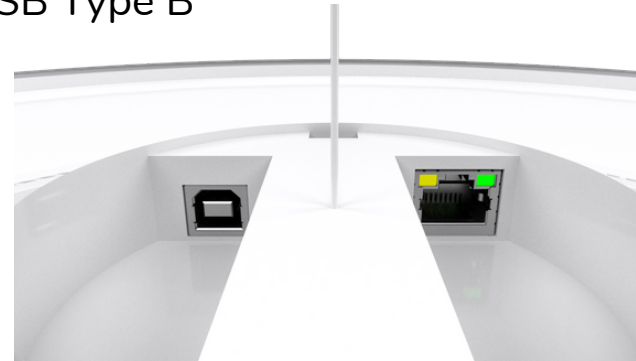

Ceiling

Spec Sheet

Size & Weight

Width: 23.43 inches (595 mm) *with ceiling tile

Suspension Height: 110.42 inches (2800 mm)

Diameter: 21.63 inches (549.44 mm)

Depth: 1.18 inches (30 mm)

Weight: 4lbs without the ceiling tile

*8.5 lbs with the ceiling tile

What's in the Box?

USB Type A to USB Type B Cable

2ft Metal Ceiling Tile

Suspension Kit

Ethernet Cable

Networking & Ports

Ethernet (supports PoE+)

USB Type B

Additional Features

Dual mounting options: Flush-mounted with ceiling tile included or hung in chandelier mode

3 adjustable beam options: Wide, Medium, or Narrow
LED lights highlight voice direction