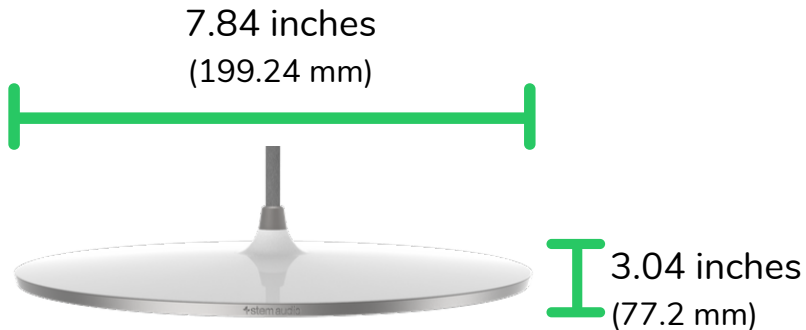

Ceiling

Spec Sheet

Size & Weight

Width: 23.43 inches (595 mm) *with ceiling tile

Suspension Height: 110.42 inches (2800 mm)

Diameter: 21.63 inches (549.44 mm)

Depth: 1.18 inches (30 mm)

Weight: 4lbs without the ceiling tile

*8.5 lbs with the ceiling tile

What's in the Box?

USB Type A to USB Type B Cable

2ft Metal Ceiling Tile

Suspension Kit

Ethernet Cable

Networking & Ports

Ethernet (supports PoE+)

USB Type B

Additional Features

Dual mounting options: Flush-mounted with ceiling tile included or hung in chandelier mode

3 adjustable beam options: Wide, Medium, or Narrow
LED lights highlight voice direction