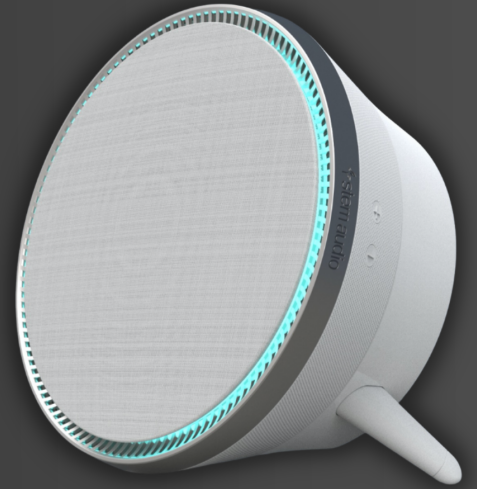

# Meet Stem Speaker

Stem Speaker's innovative design gives you the option to mount the device on the ceiling, wall, or table for ultimate flexibility. With its powerful driver and built-in technology, Stem Speaker delivers an exceptional sound experience in any meeting room. As an ecosystem device you can mix and match devices until your room is customized to meet your needs.

## Features

- Power over Ethernet (PoE+) connectivity
- Three mounting options: wall mount, standing, or ceiling mount
- Controls on the device include: Volume Up & Down
- LED light ring
- Compatible with other ecosystem devices
- Dimensions: 9" X 4"