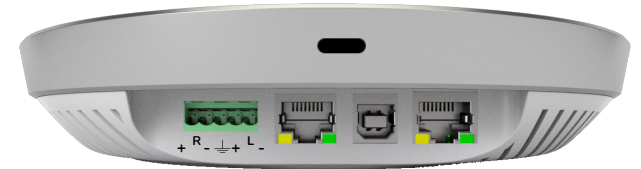

Hub

Spec Sheet

Size & Weight

Diameter: 7 in. (17.8 cm)

Height: 1.5 in. (3.8 cm)

Weight: 0.5 lbs. (0.2 kg)

What's in the Box?

USB Type A to USB Type B Cable: 12 ft. (3.7 m)

CAT 6 Ethernet Cable: 15 ft. (4.6 m)

Terminal Connector

Networking & Ports

Ethernet (supports PoE+)

Terminal Block

USB Type B

Dante®

VoIP

Additional Features

Connects up to 10 audio endpoints

Kensington lock equipped

Wall mountable

Dante® enabled