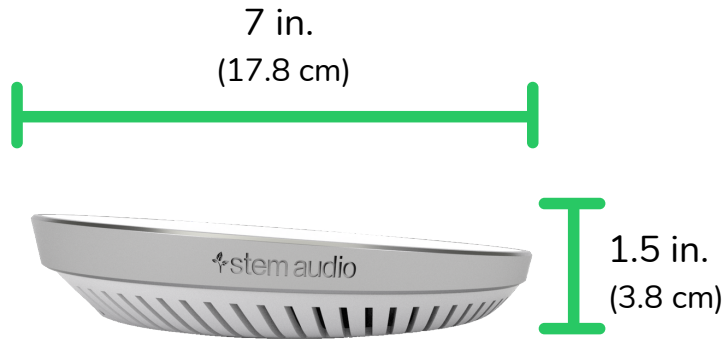

Hub

Spec Sheet

Size & Weight

Diameter: 7 in. (17.8 cm)

Height: 1.5 in. (3.8 cm)

Weight: 0.5 lbs. (0.2 kg)

What's in the Box?

USB Type A to USB Type B Cable: 12 ft. (3.7 m)

CAT 6 Ethernet Cable: 15 ft. (4.6 m)

Terminal Connector

Networking & Ports

Ethernet (supports PoE+)

Terminal Block

USB Type B

Dante®

VoIP

Additional Features

Connects up to 10 audio endpoints

Kensington lock equipped

Wall mountable

Dante® enabled