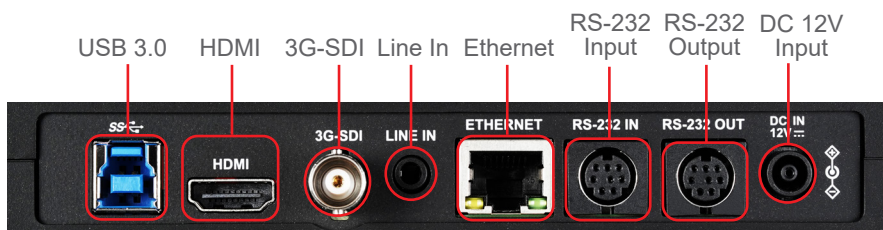

Product Specifications

Camera	
Sensor	1/2.8" 2 MP CMOS
Video Format	1080p: 60 / 50 / 30 / 25 720p: 60 / 50 / 30 / 25 1080i: 60 / 50
Video Output (HD) Interface	HDMI / Ethernet / 3G-SDI / USB 3.0
Optical Zoom	12x
Digital Zoom	12x
Viewing Angle	72.5° (H) / 40.8° (V) / 83.2° (D)
Aperture	F1.6 ~ F2.8
Focal Length	f=3.9mm ~ 46.8mm
Shutter Speed	1/1 ~ 1/10,000 sec
Minimum Object Distance	Wide = 1000mm, Tele = 1500mm
Video S/N Ratio	> 50dB
Minimum Illumination	1.0 lux (F1.6, 50IRE, 30fps)
Focus System	Auto / Manual
Gain Control	Auto / Manual
White Balance	Auto / Manual
Exposure Control	Auto / Manual
WDR	Yes
3D NR	Yes
Image Flip	Yes
Pan & Tilt	
Panning Angle	+170° ~ -170°
Panning Speed	°0.2~120°/sec
Tilting Angle	+90° ~ -30°
Tilting Speed	0.2~80° /sec
Preset Positions	128

Output	
HDMI / 3G-SDI	1080p 60
IP Stream	Triple streaming structure: First : H.264 1080p 60 Second : H.264 720p 30 Webpage : H.264 720p 30
IP Compression	H.264 / MJPEG
USB Output	MJPEG 1080p30 YUV2 1080p30
USB Compression	MJPEG/YUY2
Network	
IP Protocol	RTSP / RTMP / RTMPS
PoE	Yes (IEEE802.3at)
Audio	
Input	Line In , Phone Jack 3.5mm x1
Output	Ethernet / USB 3.0
Compression Format	IP : AAC USB : PCM
Camera Control	
Interface	RS-232 / Ethernet / USB 3.0
Protocol	VISCA / PELCO D / ONVIF
UVC	1.1
UAC	Yes
General	
DC In	12V +/- 20%
Power Consumption	PoE: 9W DC In: 8W
Weight	3.1 lbs (1.4 kg)
Dimension	190 x 185 x 138mm

I/O CONNECTIONS