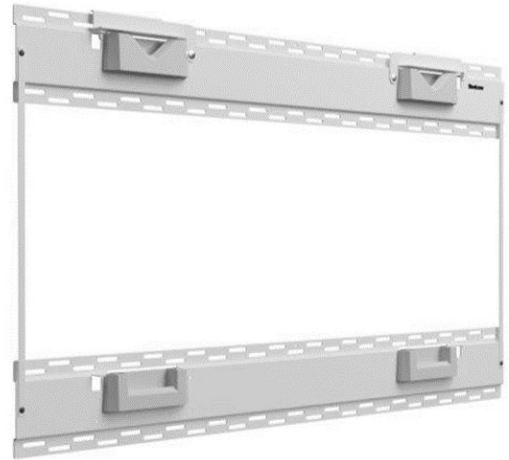

Steelcase Roam Single Wall Mount

Designed for 85" Microsoft Surface Hub 2S

Style Number: STPM2WALMT85

Color: Artic White/Microsoft Grey

Manufacture Location: Steelcase Kentwood, MI (USA)

Steelcase Distribution Centers: Athens Alabama, Mommenheim France, Kuala Lumpur Malaysia

MOQ: 5

Palletized Dimension: 56" x 30" x 40"

Palletized Weight: 355 lbs

Single Packed Dimensions: 55.5" x 23.5" x 3.25"

Single Packed Weight: 30 lbs each

Single Product Dimension: 30.1" (765mm) H x 51.5" (1307mm) L x 1.4" (36mm) W

Single Product Weight: 24.6 lbs

Origin: USA

UPC: 724274000251

Steelcase Roam Floor Supported Wall Mount

Designed for 85" Microsoft Surface Hub 2S

Style Number: STPM2FLRMT85

Color: Artic White / Microsoft Grey

Single Packed Dimensions: 90.25" x 48.5" x 8.5"

Single Packed Weight: 170 lbs

Single Product Dimension: 75.3" (1912mm) H x 77.2" (1960mm) L x 3.3" (84mm) W

Single Product Weight: 84.7 lbs

Origin: USA

UPC: 724274000268