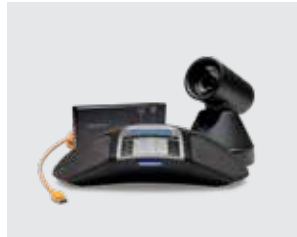

KONFTEL C20EGO

For small meeting rooms. 4K camera with 123° image angle, Konftel Ego speaker-phone with OmniSound® and Konftel OCC Hub.

KONFTEL C2055

For medium-size meeting rooms. 4K camera with 123° image angle, Konftel 55 speakerphone with OmniSound® and Konftel OCC Hub.

KONFTEL C2055Wx

For medium-size meeting rooms. 4K camera with 123° image angle, Konftel 55Wx expandable speakerphone with OmniSound® and Konftel OCC Hub.

KONFTEL C5055Wx

For medium and large meeting rooms. An outstanding PTZ camera, Konftel 55Wx expandable speakerphone with OmniSound® and Konftel OCC Hub.

KONFTEL C50300Wx HYBRID

For medium and large meeting rooms. An outstanding PTZ camera, Konftel 300Wx wireless DECT conference phone (without base) with OmniSound® and Konftel OCC Hub.

KONFTEL C50300 ANALOG HYBRID