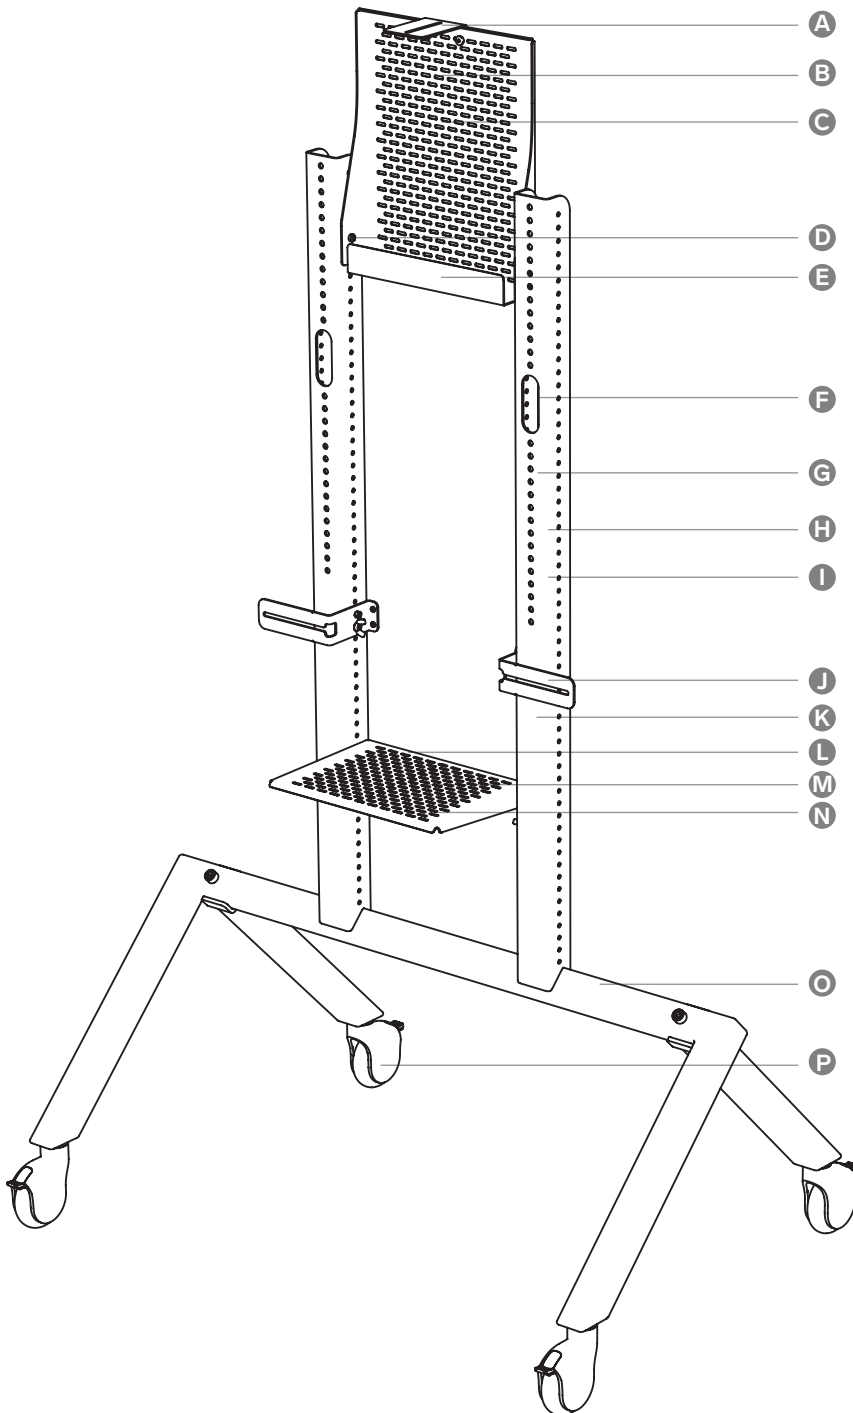

# Heckler AV Cart Prime

H700

Build your perfect video cart for flexible office spaces, distance learning, and all-hands meetings with Heckler AV Cart Prime. It has slick looks, commercial-grade construction, nest-ability, and native support for mounting the latest video conferencing equipment. This new edition ships with Device Panel, Control Shelf, and Soundbar Kit all in one box. This means you can configure your cart with the latest and greatest cameras, appliances, controller, and NUCs with ease - above or below your display.

## Features

- A** Mount most cameras using the included PTZ camera adapter.
- B** VESA-compatible hole pattern for mounting any VESA-compatible device.
- C** Hole pattern supports device mounting using the included hook-and-loop straps.
- D** Panel can be rotated for quick access to mounted devices.
- E** Bottom pocket supports the optional mounting of Tripp Lite power strip(not included).
- F** Integrated cart handles.
- G** Height-adjustable display mounting.  
\* Compatible with displays with VESA 400 (horizontal) mounting pattern, up to 300 pounds of total display weight.  
\* Recommended for use with 50-inch to 75-inch displays.
- H** Heavy steel construction.
- I** Scratch & fingerprint-resistant powdercoat finish.
- J** Compatible with most popular soundbar and soundbar-shaped devices. Can be mounted to Display Panel above the display.
- K** Integrated cable management inside the Display Rails and along the Rear Legs.
- L** Fasten devices to the shelf's top surface magnetically and with hook & loop straps.
- M** Centered 1/4 inch holes for mounting PTZ and other cameras.
- N** VESA-compatible hole pattern. Compatible with M4 screws.
- O** Patented nesting design to maximize storage space.
- P** Brake casters.  
\* Cart legs feature female threads compatible with casters and leveling feet with a 1/2 inch-13UNC, 1 inch long threaded post.
- Q** Easy, two-person assembly.

## Dimensions