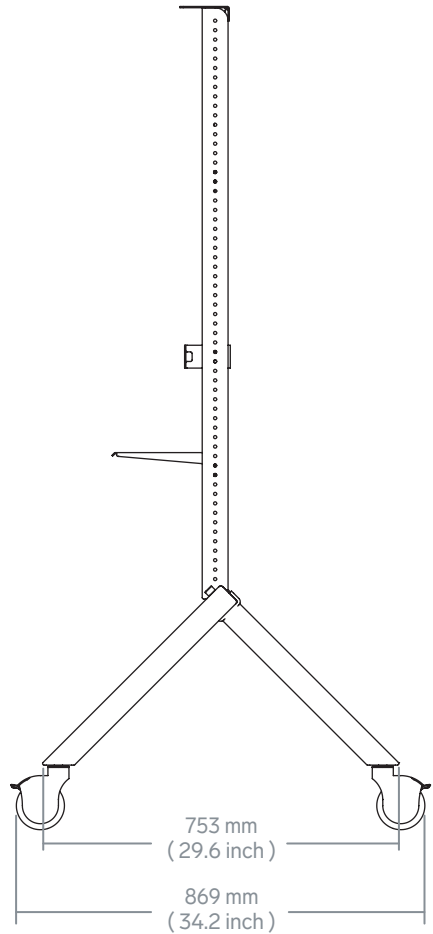

## Features

- A** Mount most cameras using the included PTZ camera adapter.
- B** VESA-compatible hole pattern for mounting any VESA-compatible device.
- C** Hole pattern supports device mounting using the included hook-and-loop straps.
- D** Panel can be rotated for quick access to mounted devices.
- E** Bottom pocket supports the optional mounting of Tripp Lite power strip(not included).
- F** Integrated cart handles.
- G** Height-adjustable display mounting.  
\* Compatible with displays with VESA 400 (horizontal) mounting pattern, up to 300 pounds of total display weight.  
\* Recommended for use with 50-inch to 75-inch displays.
- H** Heavy steel construction.
- I** Scratch & fingerprint-resistant powdercoat finish.
- J** Compatible with most popular soundbar and soundbar-shaped devices. Can be mounted to Display Panel above the display.
- K** Integrated cable management inside the Display Rails and along the Rear Legs.
- L** Fasten devices to the shelf's top surface magnetically and with hook & loop straps.
- M** Centered 1/4 inch holes for mounting PTZ and other cameras.
- N** VESA-compatible hole pattern. Compatible with M4 screws.
- O** Patented nesting design to maximize storage space.
- P** Brake casters.  
\* Cart legs feature female threads compatible with casters and leveling feet with a 1/2 inch-13UNC, 1 inch long threaded post.
- Q** Easy, two-person assembly.

## Dimensions

## Specifications

<b>Price</b>	\$1,499
<b>SKU</b>	H700
<b>Height</b>	68.3 inches
<b>Width</b>	44 inches
<b>Depth</b>	30 inches
<b>Weight</b>	70 lbs
<b>Warranty</b>	Limited Lifetime

---

Recommended for use with 50-inch to 75-inch displays.

---