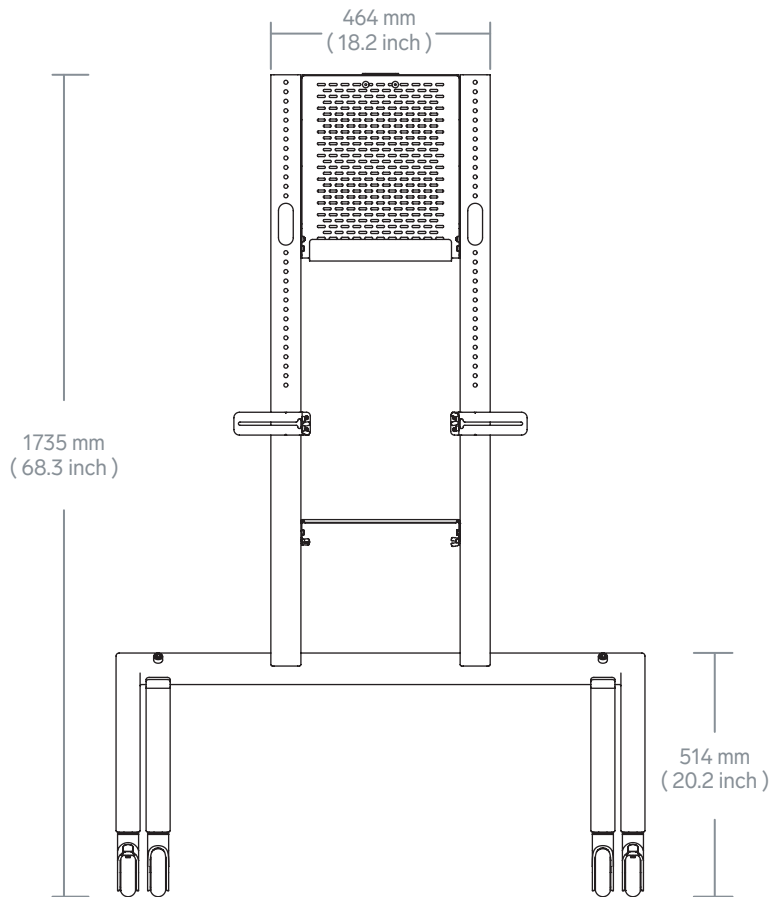

## Features

- A** Mount most cameras using the included PTZ camera adapter.
- B** VESA-compatible hole pattern for mounting any VESA-compatible device.
- C** Hole pattern supports device mounting using the included hook-and-loop straps.
- D** Panel can be rotated for quick access to mounted devices.
- E** Bottom pocket supports the optional mounting of Tripp Lite power strip(not included).
- F** Integrated cart handles.
- G** Height-adjustable display mounting.  
\* Compatible with displays with VESA 400 (horizontal) mounting pattern, up to 300 pounds of total display weight.  
\* Recommended for use with 50-inch to 75-inch displays.
- H** Heavy steel construction.
- I** Scratch & fingerprint-resistant powdercoat finish.
- J** Compatible with most popular soundbar and soundbar-shaped devices. Can be mounted to Display Panel above the display.
- K** Integrated cable management inside the Display Rails and along the Rear Legs.
- L** Fasten devices to the shelf's top surface magnetically and with hook & loop straps.
- M** Centered 1/4 inch holes for mounting PTZ and other cameras.
- N** VESA-compatible hole pattern. Compatible with M4 screws.
- O** Patented nesting design to maximize storage space.
- P** Brake casters.  
\* Cart legs feature female threads compatible with casters and leveling feet with a 1/2 inch-13UNC, 1 inch long threaded post.
- Q** Easy, two-person assembly.

## Dimensions

## Specifications

<b>Price</b>	\$1,499
<b>SKU</b>	H700
<b>Height</b>	68.3 inches
<b>Width</b>	44 inches
<b>Depth</b>	30 inches
<b>Weight</b>	70 lbs
<b>Warranty</b>	Limited Lifetime

---

Recommended for use with 50-inch to 75-inch displays.

---