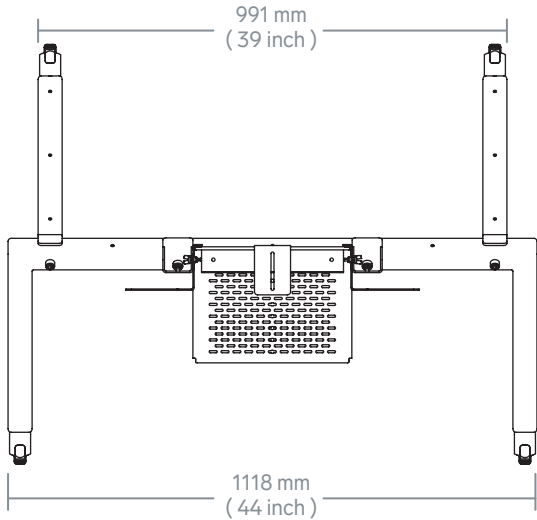

## Features

- A** Mount most cameras using the included PTZ camera adapter.
- B** VESA-compatible hole pattern for mounting any VESA-compatible device.
- C** Hole pattern supports device mounting using the included hook-and-loop straps.
- D** Panel can be rotated for quick access to mounted devices.
- E** Bottom pocket supports the optional mounting of Tripp Lite power strip(not included).
- F** Integrated cart handles.
- G** Height-adjustable display mounting.  
\* Compatible with displays with VESA 400 (horizontal) mounting pattern, up to 300 pounds of total display weight.  
\* Recommended for use with 50-inch to 75-inch displays.
- H** Heavy steel construction.
- I** Scratch & fingerprint-resistant powdercoat finish.
- J** Compatible with most popular soundbar and soundbar-shaped devices. Can be mounted to Display Panel above the display.
- K** Integrated cable management inside the Display Rails and along the Rear Legs.
- L** Fasten devices to the shelf's top surface magnetically and with hook & loop straps.
- M** Centered 1/4 inch holes for mounting PTZ and other cameras.
- N** VESA-compatible hole pattern. Compatible with M4 screws.
- O** Patented nesting design to maximize storage space.
- P** Brake casters.  
\* Cart legs feature female threads compatible with casters and leveling feet with a 1/2 inch-13UNC, 1 inch long threaded post.
- Q** Easy, two-person assembly.

## Dimensions

## Specifications

<b>Price</b>	\$1,499
<b>SKU</b>	H700
<b>Height</b>	68.3 inches
<b>Width</b>	44 inches
<b>Depth</b>	30 inches
<b>Weight</b>	70 lbs
<b>Warranty</b>	Limited Lifetime

---

Recommended for use with 50-inch to 75-inch displays.

---