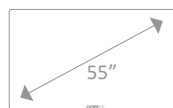

1269 (W) x 747 (H)
x 87 (D)mm

Screen Dims

Screen Weight

29kg

Packed Dims

1428 (W) x 845 (H)
x 220 (D)mm

Packed Weight

40.6kg

1493 (W) x 872 (H)
x 88 (D)mm

1697 (W) x 1039 (H)
x 220 (D)mm

53kg

Remote (w\Batteries),
HDMI Cable, Slot-in WIFI
module, USB touch cable,
power cord & wall bracket

Accessories

Warranty

3 Year Onsite
(Optional 4 or 5 Year)