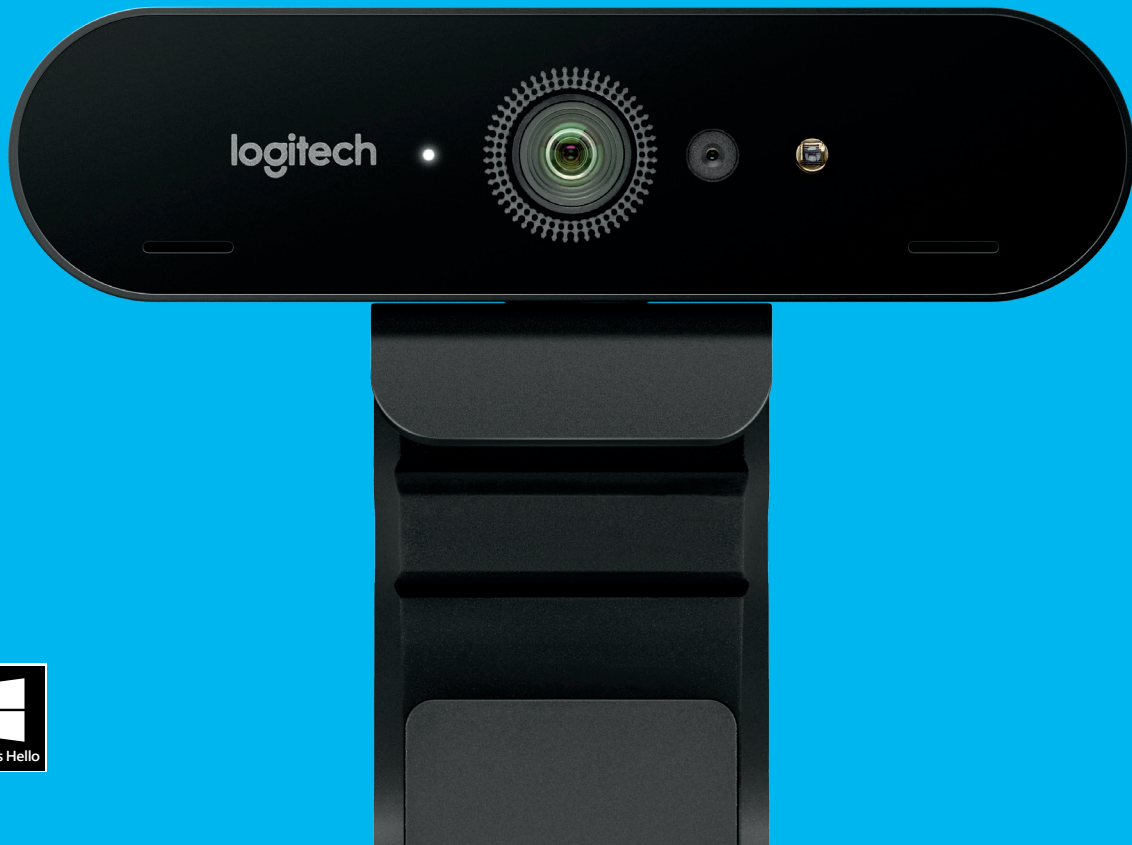

logitech®

ULTRA HIGH DEF FOR ULTRA HIGH EXPECTATIONS.

Logitech BRIO

Logitech® delivers our best ever webcam with 4K UHD and 5X zoom for truly amazing video quality.

BRIO's 4K image sensor is a next-generation powerhouse that enables 5X digital zoom, high frame rates and multiple resolutions to optimally support any compute/network environment. Logitech's RightLight™ 3

with HDR helps you look your best in any illumination, from low light to direct sunlight. Advanced Logitech optics deliver razor-sharp video resolution with autofocus and multiple FOV options – 65°, 78°, and 90°.

BRIO is also packed with extras, including support for infrared-based facial recognition to strengthen login security, works with

Microsoft Cortana®, supports multiple connection types (including USB 3.0 and Type C), and provides the freedom to mount the camera wherever it works best – LCD screen, notebook, or tabletop – with the removable clip or embedded tripod thread.

Multiple mounting options

Freedom to mount the camera wherever it works best – LCD screen, notebook, or tabletop – by using the removable clip or embedded tripod thread. Clip is adjustable to fit a variety of screens.