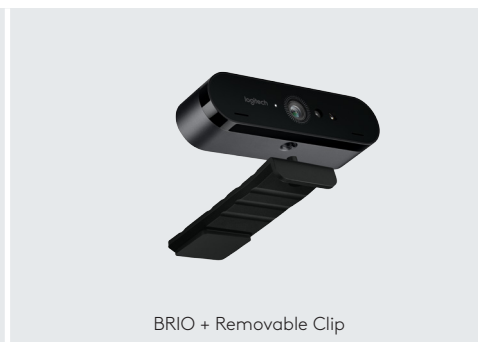

BRIO is also packed with extras, including support for infrared-based facial recognition to strengthen login security, works with

Microsoft Cortana®, supports multiple connection types (including USB 3.0 and Type C), and provides the freedom to mount the camera wherever it works best – LCD screen, notebook, or tabletop – with the removable clip or embedded tripod thread.

BlueJeans

lifesize

zoom

broadsoft

Logitech BRIO

BRIO Front

BRIO Back

BRIO + Removable Clip