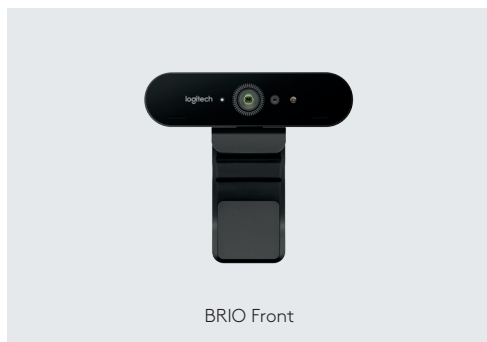

BRIO is also packed with extras, including support for infrared-based facial recognition to strengthen login security, works with

Microsoft Cortana®, supports multiple connection types (including USB 3.0 and Type C), and provides the freedom to mount the camera wherever it works best – LCD screen, notebook, or tabletop – with the removable clip or embedded tripod thread.

BlueJeans

lifesize

zoom

broadsoft

Logitech BRIO

BRIO Front

BRIO Back

BRIO + Removable Clip