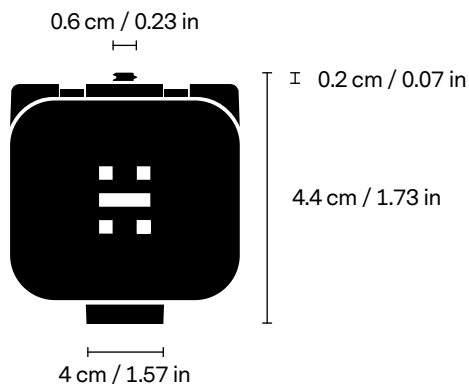

Huddly Screen Mount

For Huddly IQ, GO
and ONE.

Huddly Screen Mount

The Screen Mount lets you attach Huddly IQ, GO and ONE on top of, or below, the meeting room display.

Requirements

Minimum depth from front of display to wall is 8 cm / 3.14 in.

Mounting Recommendation

For displays mounted more than 110 cm / 43.30 in above floor level, mount below the display.

Compatibility

Kensington lock compatible

Tripod Screw

0.25" - 20 UNC

Weight

57 g