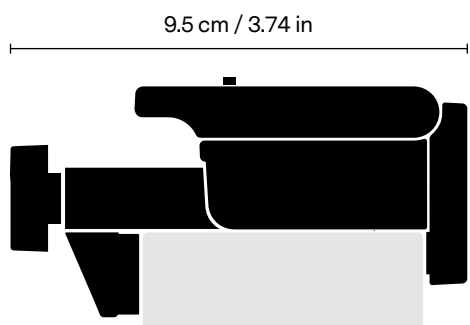

Huddly Screen Mount

For Huddly IQ, GO
and ONE.

Huddly Screen Mount

The Screen Mount lets you attach Huddly IQ, GO and ONE on top of, or below, the meeting room display.

Requirements

Minimum depth from front of display to wall is 8 cm / 3.14 in.

Mounting Recommendation

For displays mounted more than 110 cm / 43.30 in above floor level, mount below the display.

Compatibility

Kensington lock compatible

Tripod Screw

0.25" - 20 UNC

Weight

57 g