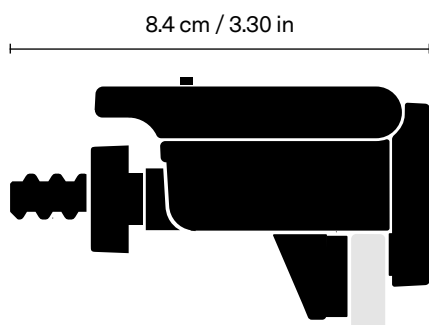

Huddly Screen Mount

For Huddly IQ, GO
and ONE.

Huddly Screen Mount

The Screen Mount lets you attach Huddly IQ, GO and ONE on top of, or below, the meeting room display.

Requirements

Minimum depth from front of display to wall is 8 cm / 3.14 in.

Mounting Recommendation

For displays mounted more than 110 cm / 43.30 in above floor level, mount below the display.

Compatibility

Kensington lock compatible

Tripod Screw

0.25" - 20 UNC

Weight

57 g