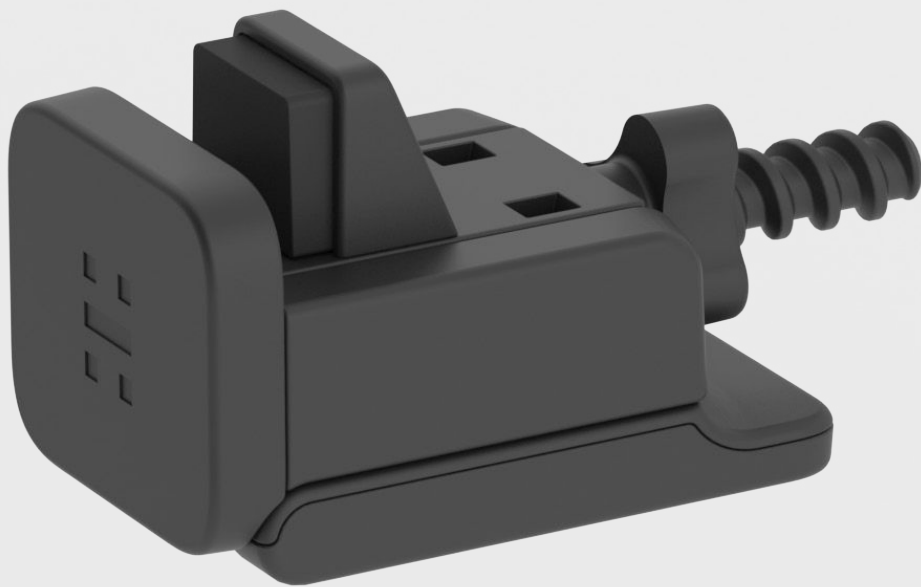

Huddly Screen Mount

For Huddly IQ, GO
and ONE.

Huddly Screen Mount

The Screen Mount lets you attach Huddly IQ, GO and ONE on top of, or below, the meeting room display.

Requirements

Minimum depth from front of display to wall is 8 cm / 3.14 in.

Mounting Recommendation

For displays mounted more than 110 cm / 43.30 in above floor level, mount below the display.

Compatibility

Kensington lock compatible

Tripod Screw

0.25" - 20 UNC

Weight

57 g

Color

Black

GTIN

7090043790191