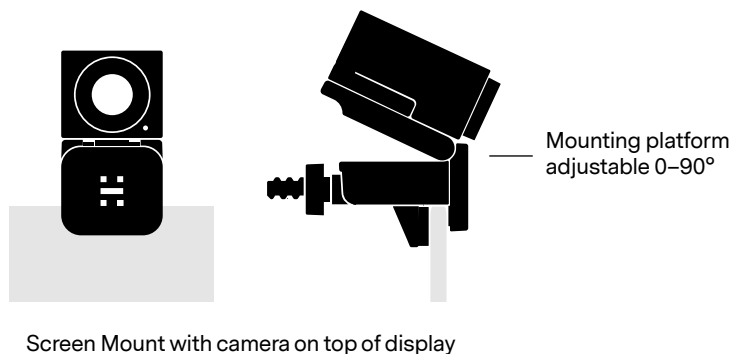

Huddly Screen Mount

For Huddly IQ, GO
and ONE.

Huddly Screen Mount

The Screen Mount lets you attach Huddly IQ, GO and ONE on top of, or below, the meeting room display.

Requirements

Minimum depth from front of display to wall is 8 cm / 3.14 in.

Mounting Recommendation

For displays mounted more than 110 cm / 43.30 in above floor level, mount below the display.

Compatibility

Kensington lock compatible

Tripod Screw

0.25" - 20 UNC

Weight

57 g