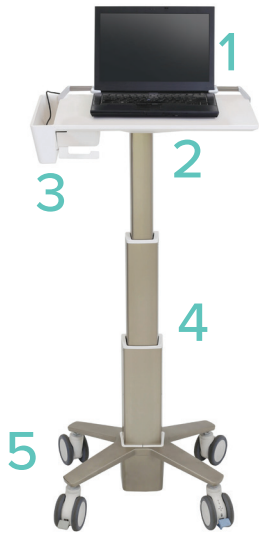

The slim depth and small footprint makes this a versatile point-of-care solution for a patient's bedside, in a hallway or any other area. When not in use, it fits tightly against a wall to free up valuable space. Multiple cart variations provide unique options and features to accommodate your EMR technology with the same level of mobility and flexibility that supports the best patient care.

## CareFit Slim LCD Carts

**OFFER A PULL-OUT KEYBOARD AND LARGE WORKSURFACE TO SUPPORT ALL-IN-ONE COMPUTERS AND MONITORS, WITH NO-DRAWER AND ONE-DRAWER MODELS AVAILABLE.**

- 1 Designed for lean IT configurations USFF+LCD or AIO 21–27" weighing up to 17 lbs (7,7 kg)
- 2 Telescopic lift provides an additional 5" (13 cm) of monitor height adjustment
- 3 Spacious worksurface is 20.7" x 14.3" (52,5 x 36,3 cm)
- 4 Slide-out keyboard tray and pull-out mouse tray (left or right side) hides under the keyboard tray when not in use
- 5 Offers easy height adjustability with the pull of a lift handle
- 6 Accessory shelf for printer or scanner on left; sani-wipes holder on right
- 7 Lift engine offers an expansive vertical range of 29.25–46.75" (74–119 cm)
- 8 Easily add a hot-swap power system
- 9 Compact cast aluminum base with durable finish; includes three-function 4" (10,2 cm) casters

## CareFit Slim Laptop Carts

**FIT SMALL LAPTOPS AND TWO-IN-ONES. A PULL-OUT CABLE STORAGE TRAY KEEPS CORDS OUT OF SIGHT, AND A SLIDE-OUT POWER BRICK HOLDER OFFERS EASY ACCESS TO POWER OPTIONS.**

- 1 CareFit Slim Laptop Security Bracket accessory keeps your laptop from sliding, while helping protect important equipment (24-757-250)
- 2 Worksurface is 21" x 13.9" (53,3 x 35,3 cm)
- 3 Integrated storage area and pull-out cable storage tray with quick connect hardware
- 4 Triple-stage lift engine offers an expansive vertical range of 24.5–49.1" (61,4–124,7 cm)
- 5 Super-compact cast aluminum base with durable finish; includes three-function 4" (10,2 cm) casters