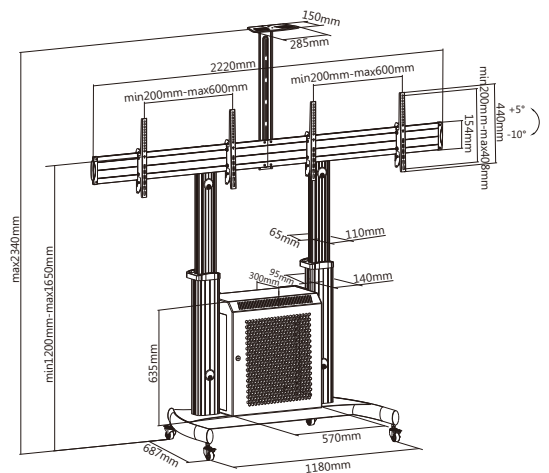

QTD07C-46TW

MOST
37"-60"
MAX VESA 600x400

RATED
50kg/110lbs

Four Times
Strength
Tested

VESA
Compatible

200x200 300x200
300x300 400x200
400x300 400x400 600x400

Q-Tee offers the most comprehensive range of brackets and mounts for LED / LCD / OLED and Plasma Displays. Our products are engineered to the highest quality and designed to fit VESA and Non-VESA standards to make installations quick and easy. Regardless of the application, Q-Tee has the solution to suit your requirements for both domestic and commercial applications.