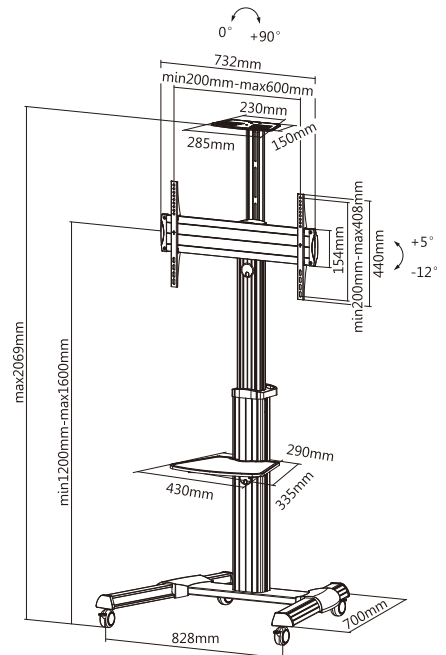

QTV04-46TW

MOST
37"-70"
MAX.VESA 600x400

50kg/110lbs
RATED

**Four Times
Strength
Tested**

**VESA
Compatible**

200x200 300x300
400x200 400x400
600x400

Anti-theft

RoHS

 $0^{\circ} \sim +90^{\circ}$

 $-12^{\circ} \sim +5^{\circ}$

Q-Tee offers the most comprehensive range of brackets and mounts for LED / LCD / OLED and Plasma Displays. Our products are engineered to the highest quality and designed to fit VESA and Non-VESA standards to make installations quick and easy. Regardless of the application, Q-Tee has the solution to suit your requirements for both domestic and commercial applications.