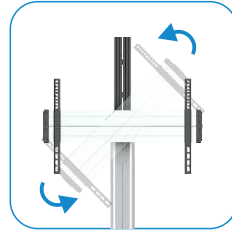

QTV04-46TW

MOST
37"-70"
MAX.VESA 600x400

50kg/110lbs
RATED

**Four Times
Strength
Tested**

**VESA
Compatible**

200x200 300x300
400x200 400x400
600x400

Anti-theft

RoHS

 $0^{\circ} \sim +90^{\circ}$

 $-12^{\circ} \sim +5^{\circ}$

Q-Tee offers the most comprehensive range of brackets and mounts for LED / LCD / OLED and Plasma Displays. Our products are engineered to the highest quality and designed to fit VESA and Non-VESA standards to make installations quick and easy. Regardless of the application, Q-Tee has the solution to suit your requirements for both domestic and commercial applications.